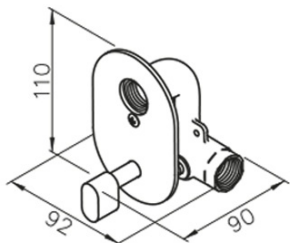

Order code: 1209-03

Basic information

Brand: Sapho

Size

Width: 92 mm

Height: 110 mm

Depth: 90 mm

Properties

Colour: Chrome

Material: Brass

Shape: Circular

Installation: Concealed

Equipment: Hot and cold water

Weight / Piece: 0.97 kg

Packaging: 1 Piece

Warranty: 2 years

We recommend buy

1 Piece Bidet Shower Head, chrome (Order code: JS121)

Spare parts

Mixing valve cover 1209-03, oval (Order code: ND1209-03-1)

Back Draught Shutter for 1209-03 (Order code: ND1209-03-3)

Temperature control spindle set (1209-03) (Order code: ND1209-03-5)

Technical sheet

unit: mm