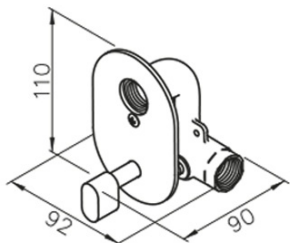

Technical sheet