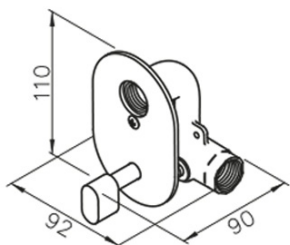

Order code: 1209-03

Basic information

Brand: Sapho

Size

Width: 92 mm

Height: 110 mm

Depth: 90 mm

Properties

Colour: Chrome

Material: Brass

Shape: Circular

Installation: Concealed

Equipment: Hot and cold water

Weight / Piece: 0.97 kg

Packaging: 1 Piece

Warranty: 2 years

We recommend buy

1 Piece Bidet Shower Head, chrome (Order code: JS121)

Spare parts

Mixing valve cover 1209-03, oval (Order code: ND1209-03-1)

Back Draught Shutter for 1209-03 (Order code: ND1209-03-3)

Temperature control spindle set (1209-03) (Order code: ND1209-03-5)

Technical sheet

unit: mm