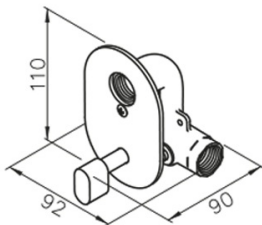

JUSTIME Concealed Bidet Mixer Valve, chrome

Order code: 1209-03

Size

Width: 92 mm

Height: 110 mm

Depth: 90 mm

Properties

Colour: Chrome

Material: Brass

Warranty: 2 years

Technical sheet

unit: mm