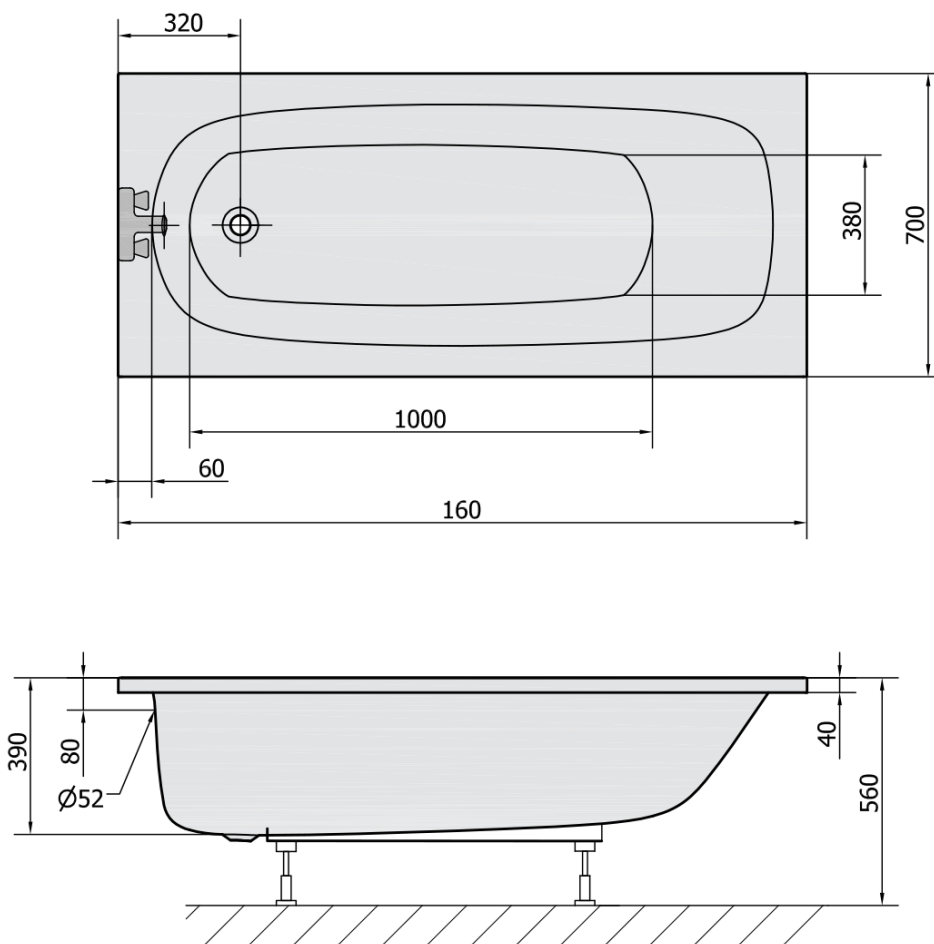

Order code: 24611

Basic information

Brand: Polysan

Size

Length: 1600 mm

Width: 700 mm

Height: 390 mm

Volume: 155 l

Properties

Colour: White

Colour options: According to the Swatch

Material: Acrylate

Shape: Rectangular

Installation: Built-in

Waste diameter: 52 mm

Properties: Edge height 40 mm (Standard)

Package does not contain: Trap, Pop Up Bath Waste

Weight / Piece: 15.74 kg

Packaging: 1 Piece

Warranty: 10 years

We recommend buy

1 Piece Sound insulation bath tape, 3m (Order code: 93400)

1 Piece Siphon 6/4", DN40 (Order code: 72693)

1 Piece Bath Support Legs for Acrylic Bath Polysan, 51,5cm, Pair (Order code: PO60-60)

Technical sheet

VOLUME 155L