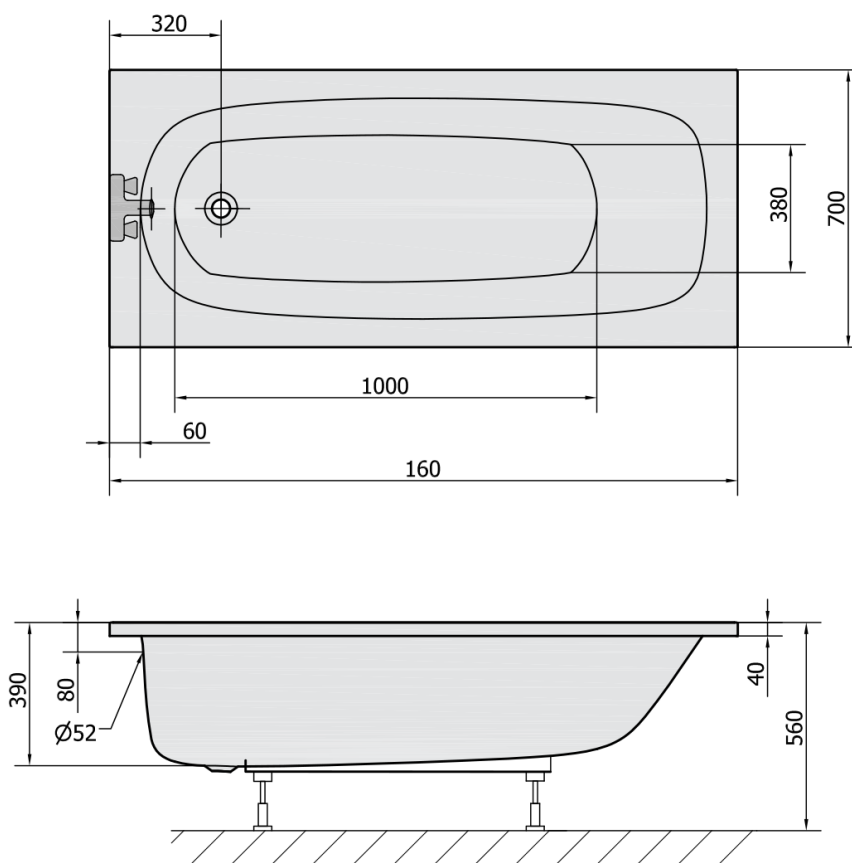

## LAURA Rectangular Bath 160x70x39cm, White

**Order code:** 24611

### Size

Length: 1600 mm  
 Width: 700 mm  
 Height: 390 mm  
 Volume: 155 l

### Technical sheet

VOLUME 155L