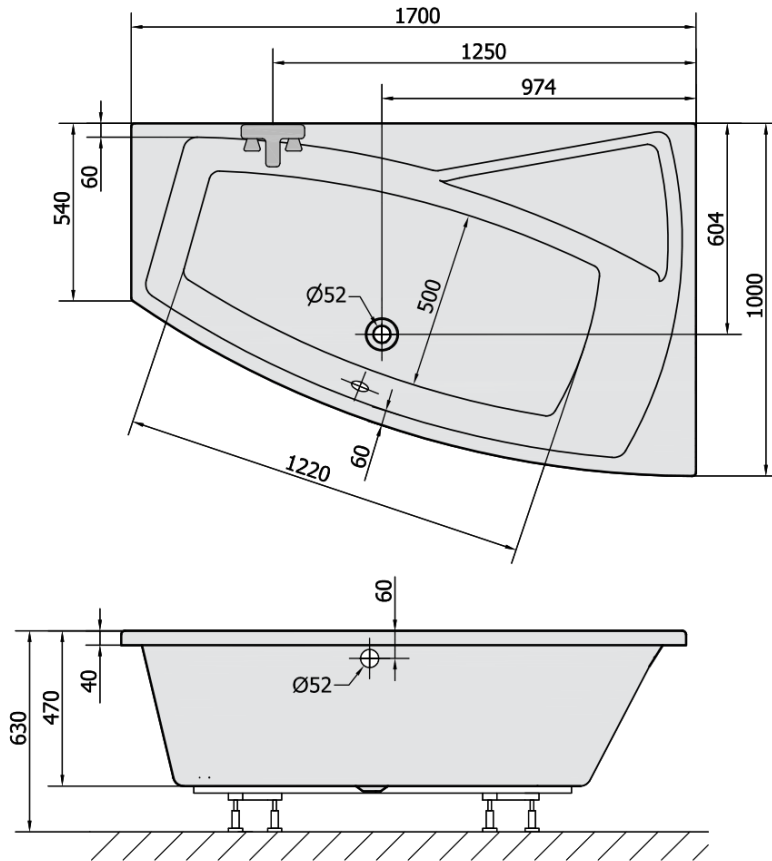

Order code: 22611

Basic information

Brand: Polysan

Size

Length: 1700 mm

Width: 1000 mm

Height: 470 mm

Volume: 255 l

Properties

Colour: White

Colour options: According to the Swatch

Material: Acrylate

Shape: Asymmetric

Installation: Built-in

Waste diameter: 52 mm

Properties: Edge height 40 mm (Standard)

Package does not contain: Pop Up Bath Waste

Weight / Piece: 28.78 kg

Packaging: 1 Piece

Warranty: 10 years

We recommend buy

1 Piece Sound insulation bath tape, 3m (Order code: 93400)

1 Piece EVIA R 170 Corner Panel (Order code: 22813)

1 Piece Siphon 6/4", DN40 (Order code: 72693)

1 Piece Bath Support Legs for Acrylic Bath Polysan, 51,5cm, Pair (Order code: PO60-60)

Technical sheet

VOLUME 255L