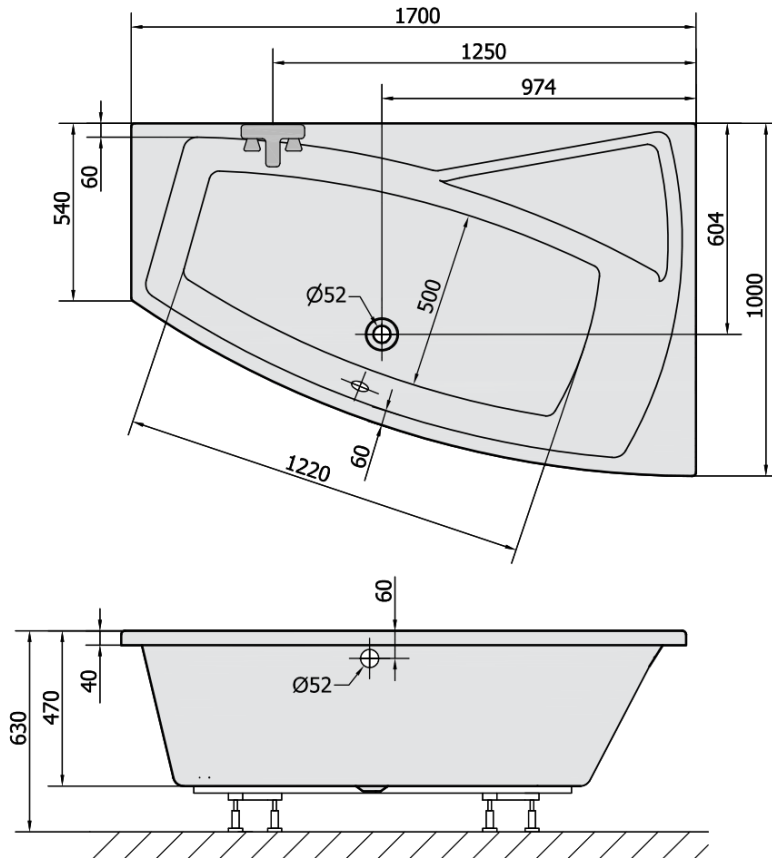

Order code: 22611

Basic information

Brand: Polysan

Size

Length: 1700 mm

Width: 1000 mm

Height: 470 mm

Volume: 255 l

Properties

Colour: White

Colour options: According to the Swatch

Material: Acrylate

Shape: Asymmetric

Installation: Built-in

Waste diameter: 52 mm

Properties: Edge height 40 mm (Standard)

Package does not contain: Trap, Pop Up Bath Waste

Weight / Piece: 28.78 kg

Packaging: 1 Piece

Warranty: 10 years

We recommend buy

1 Piece Sound insulation bath tape, 3m (Order code: 93400)

1 Piece EVIA R 170 Corner Panel (Order code: 22813)

1 Piece Siphon 6/4", DN40 (Order code: 72693)

1 Piece Bath Support Legs for Acrylic Bath Polysan, 51,5cm, Pair (Order code: PO60-60)

Technical sheet

VOLUME 255L