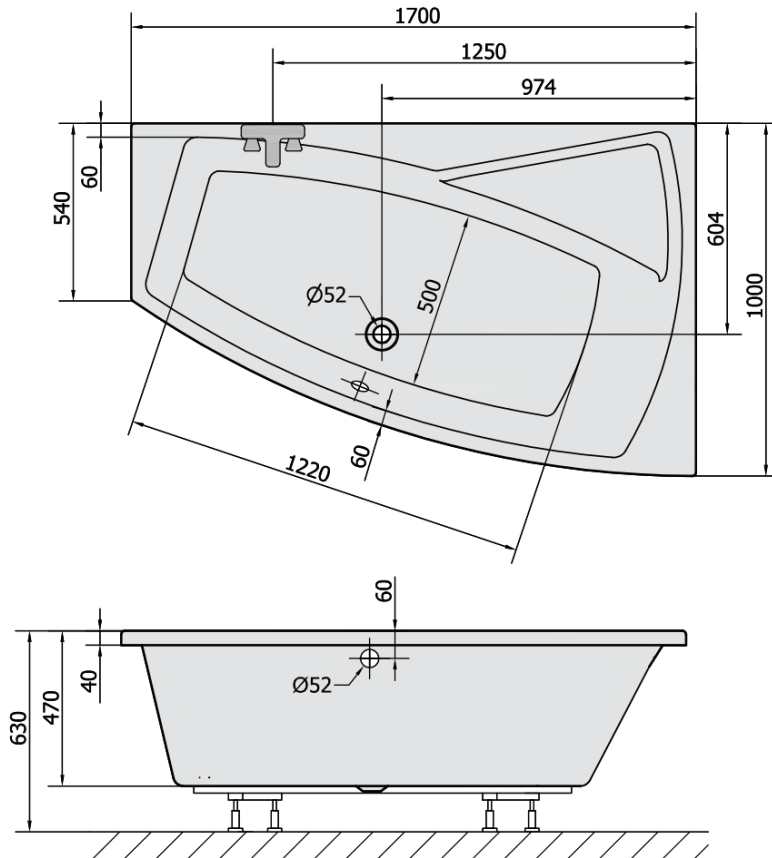

## Size

Length: 1700 mm

Width: 1000 mm

Height: 470 mm

Volume: 255 l

## Properties

Colour: White

Colour options: According to the Swatch

Material: Acrylate

Shape: Asymmetric

Installation: Built-in

Waste diameter: 52 mm

Properties: Edge height 40 mm (Standard)

## We recommend buy

1 Piece Sound insulation bath tape, 3m (Order code: 93400)

1 Piece EVIA R 170 Corner Panel (Order code: 22813)

1 Piece Siphon 6/4", DN40 (Order code: 72693)

1 Piece Bath Support Legs for Acrylic Bath Polysan, 51,5cm, Pair (Order code: PO60-60)

Technical sheet

VOLUME 255L