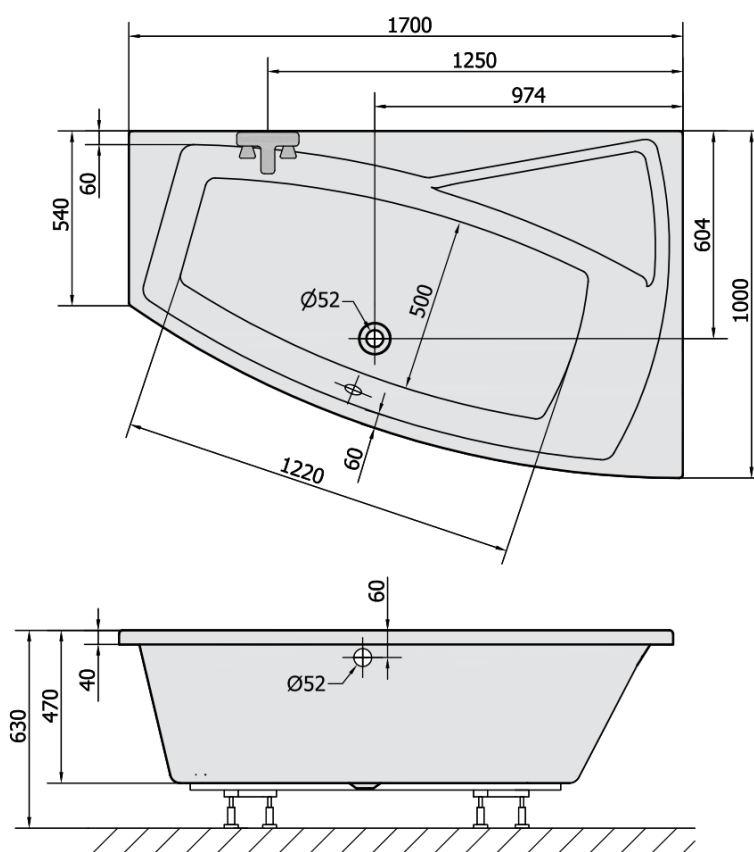

## EVIA R Asymmetric Bath 170x100x47cm, White

Order code: 22611

### Size

Length: 1700 mm  
 Width: 1000 mm  
 Height: 470 mm  
 Volume: 255 l

### Technical sheet

VOLUME 255L