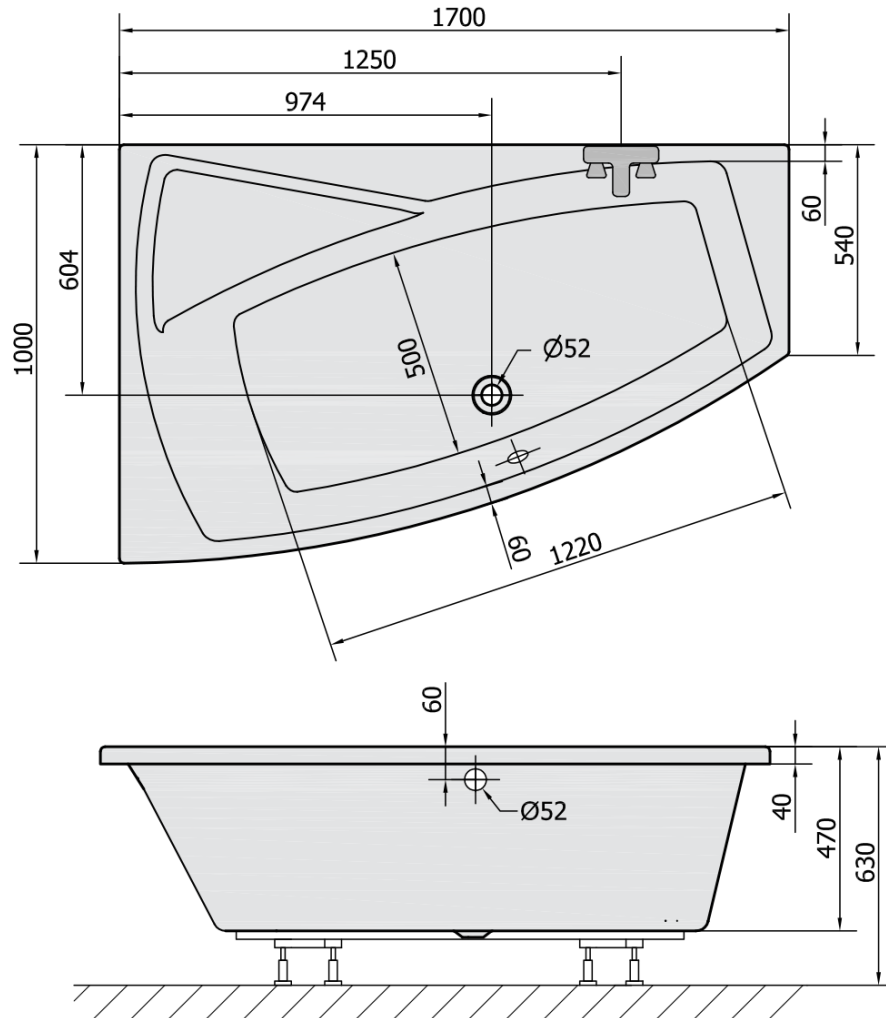

## Size

**Length:** 1700 mm

**Width:** 1000 mm

**Height:** 470 mm

**Volume:** 255 l

## Properties

**Colour:** White

**Colour options:** According to the Swatch

**Material:** Acrylate

**Shape:** Asymmetric

**Installation:** Built-in

**Waste diameter:** 52 mm

**Properties:** Edge height 40 mm (Standard)

**Package does not contain:** Pop Up Bath Waste

**Weight / Piece:** 28.78 kg

**Packaging:** 1 Piece

**Warranty:** 10 years

1 Piece EVIA L 170 Corner Panel (Order code: 21813)

Technical sheet

VOLUME 255L