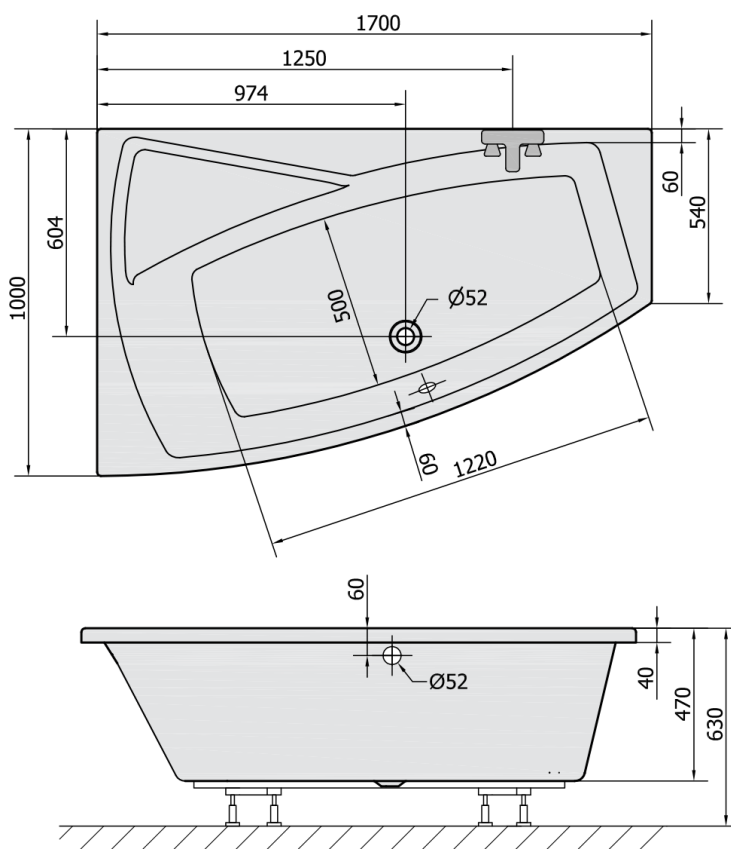

EVIA L Asymmetric Bath 170x100x47cm, White

Order code: 21611

Size

Length: 1700 mm
 Width: 1000 mm
 Height: 470 mm
 Volume: 255 l

Properties

Colour: White
 Material: Acrylate
 Warranty: 10 years

Technical sheet

VOLUME 255L