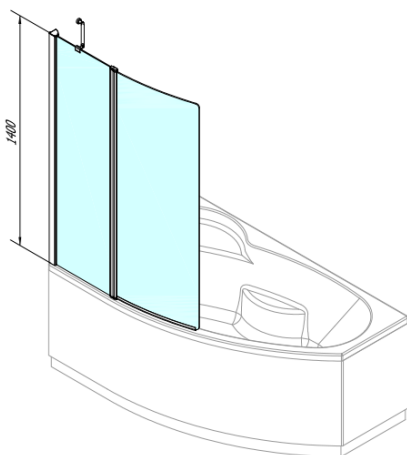

Technical sheet

84647L