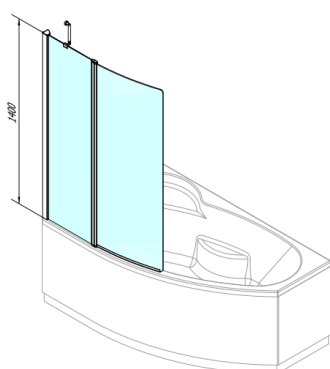

TARUS Bath Screen 960mm, clear glass

Order code: BS-96

Size

Width: 960 mm

Height: 1400 mm

Properties

Warranty: 2 years

Technical sheet