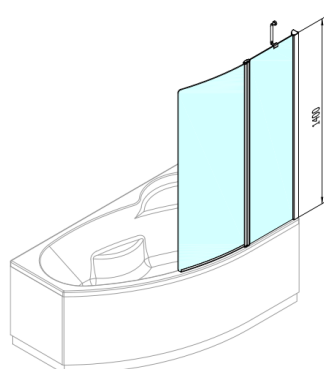

TARUS Bath Screen 960mm, clear glass

Order code: BS-96

Size

Width: 960 mm

Height: 1400 mm

Properties

Warranty: 2 years

Technical sheet

84647R