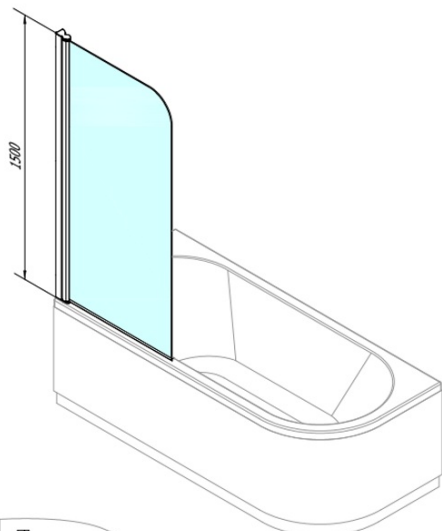

Technical sheet

84627L