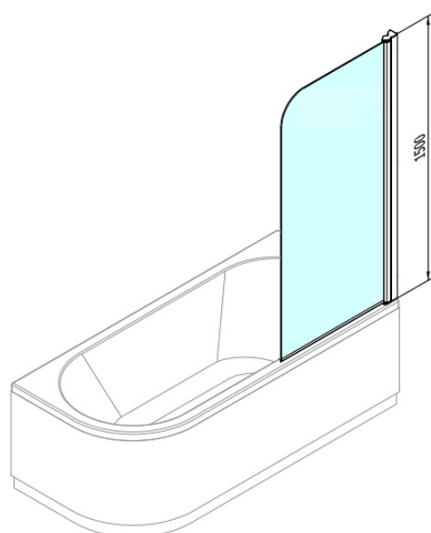

Technical sheet

84627R