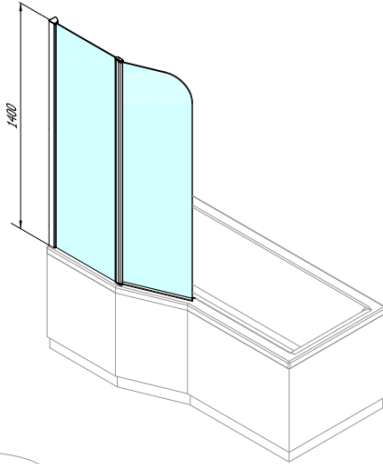

Order code: BS-90

Basic information

Brand: Polysan

Size

Width: 900 mm

Height: 1400 mm

Properties

Profile colour: Chrome - polished aluminum

Type of opening: Pivot door with fix part

Glass colour: TRANSPARENT glass

Glass finish: Antidrop

Glass thickness: 6 mm

Weight / Piece: 21.52 kg

Packaging: 1 Piece

Warranty: 2 years

Technical sheet