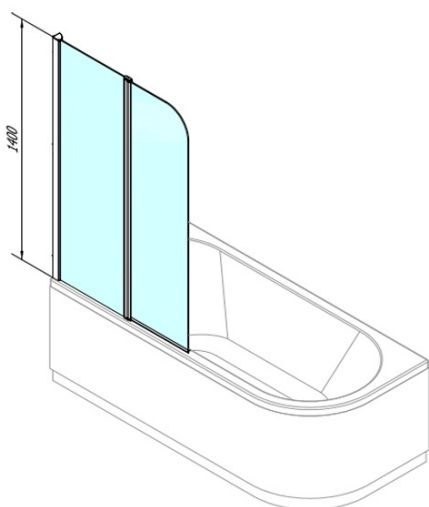

**Order code:** BS-90

**Basic information**

**Brand:** Polysan

**Size**

**Width:** 900 mm

**Height:** 1400 mm

**Properties**

**Profile colour:** Chrome - polished aluminum

**Type of opening:** Pivot door with fix part

**Glass colour:** TRANSPARENT glass

**Glass finish:** Antidrop

**Glass thickness:** 6 mm

**Weight / Piece:** 21.52 kg

**Packaging:** 1 Piece

**Warranty:** 2 years

Technical sheet

84618L

84618R

84618L

84618R