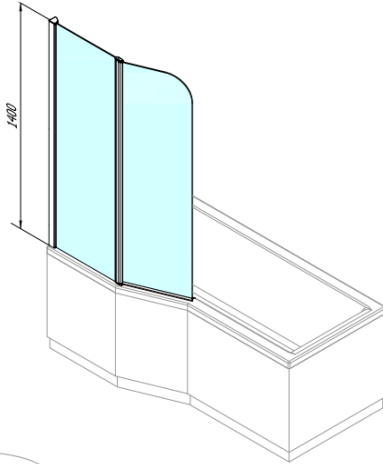

Technical sheet

84618L