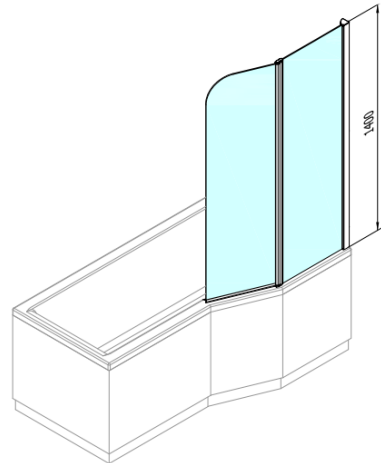

Technical sheet

84618R