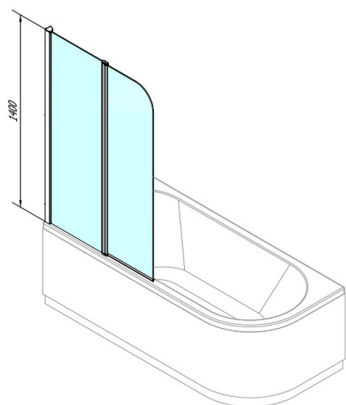

PALOMA Bath Screen 900mm, clear glass

Order code: BS-90

Size

Width: 900 mm
Height: 1400 mm

Properties

Warranty: 2 years

Technical sheet

84618L