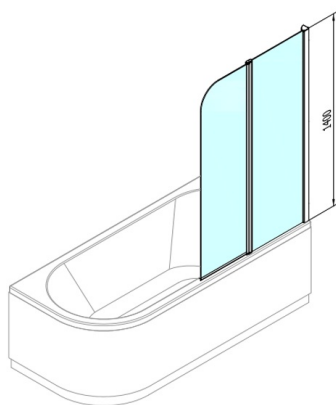

PALOMA Bath Screen 900mm, clear glass

Order code: BS-90

Size

Width: 900 mm
Height: 1400 mm

Properties

Warranty: 2 years

Technical sheet

84618L