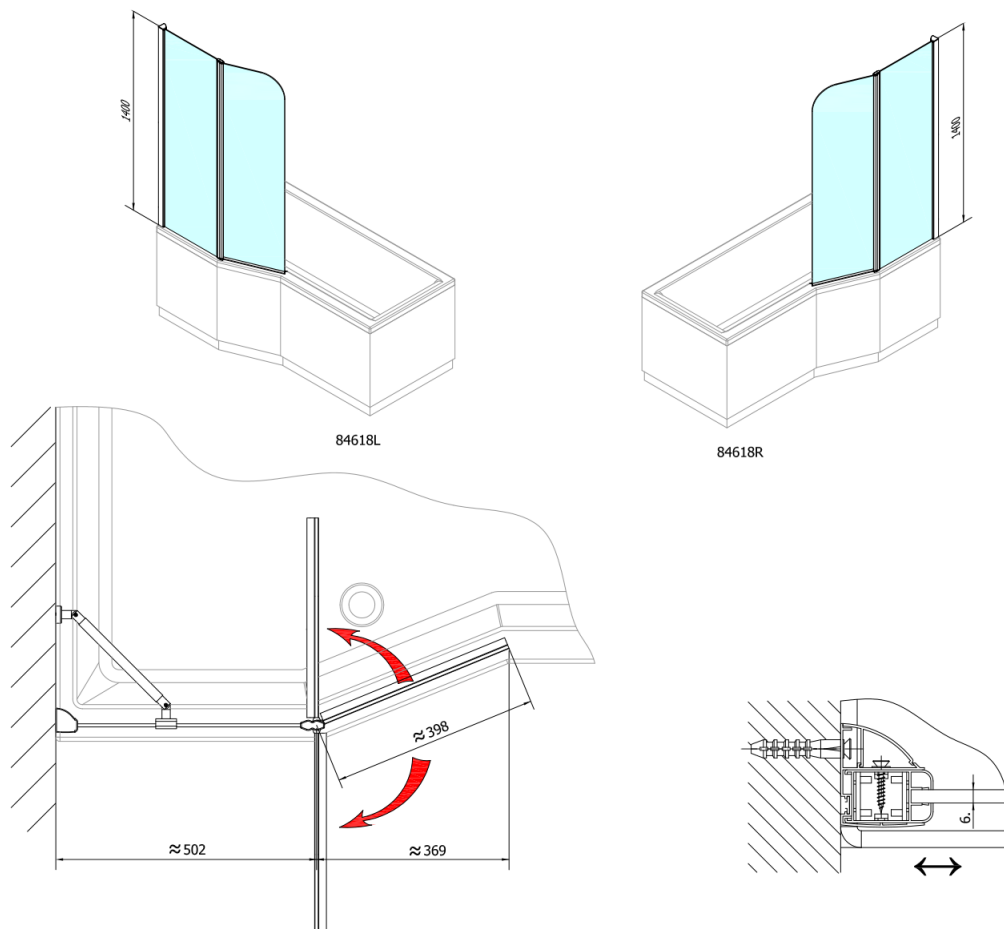

PALOMA Bath Screen 900mm, clear glass

Order code: BS-90

Size

Width: 900 mm
Height: 1400 mm

Properties

Warranty: 2 years

Technical sheet

84618L