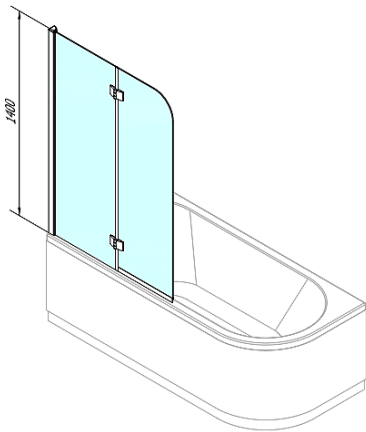

Technical sheet

84617L