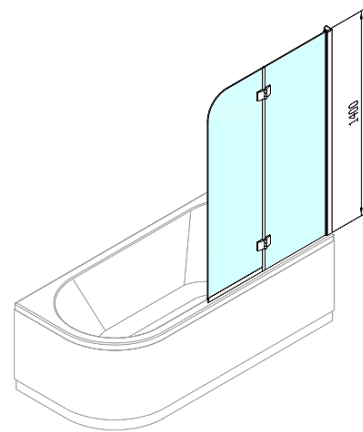

Technical sheet

84617R