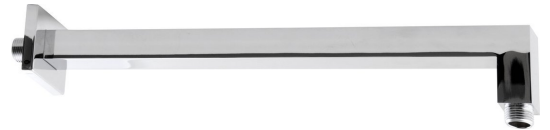

Shower spout square, 400mm, chrome

Order code: 1205-17

Basic information

Brand: Sapho

Size

Length: 400 mm

Depth: 400 mm

Properties

Colour: Chrome

Material: Brass

Shape: Square

Installation: Wall-mounted

Weight / Piece: 5.0 kg

Packaging: 1 Piece

Warranty: 2 years

Technical sheet