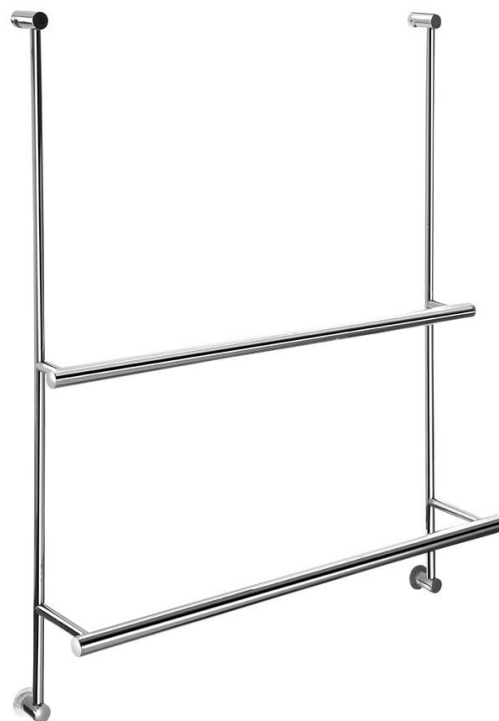

Shower Enclosure Towel Holder 600x730x125mm, chrome

Order code: 1301-09

Basic information

Brand: Sapho

Size

Length: 600 mm

Width: 600 mm

Height: 730 mm

Depth: 125 mm

Properties

Colour: Chrome

Material: Brass

Shape: Circular

Type: Towel holder: multi-arm

Installation: Wall-hung

Weight / Piece: 1.7 kg

Packaging: 1 Piece

Warranty: 12 years

Shower Enclosure Towel Holder 600x730x125mm,
chrome

Technical sheet