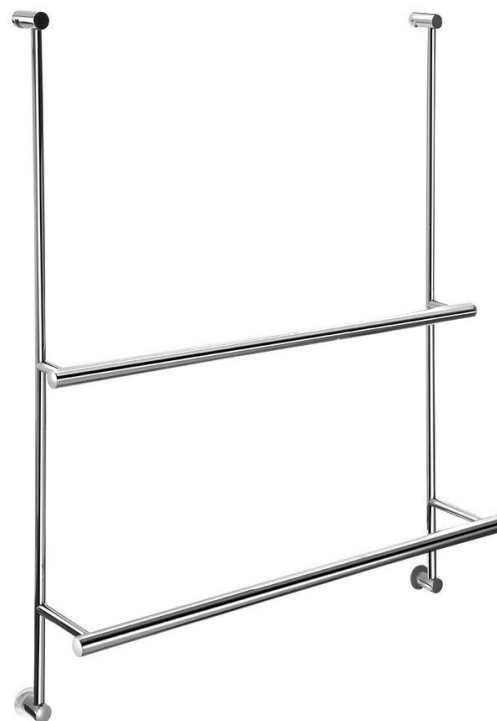

# Shower Enclosure Towel Holder 600x730x125mm, chrome

**Order code:** 1301-09

## Size

**Length:** 600 mm

**Width:** 600 mm

**Height:** 730 mm

**Depth:** 125 mm

## Properties

**Colour:** Chrome

**Material:** Brass

**Shape:** Circular

**Type:** Towel holder: multi-arm

**Installation:** Wall-hung

**Weight / Piece:** 1.7 kg

**Packaging:** 1 Piece

**Warranty:** 12 years

Shower Enclosure Towel Holder 600x730x125mm,  
chrome

Technical sheet