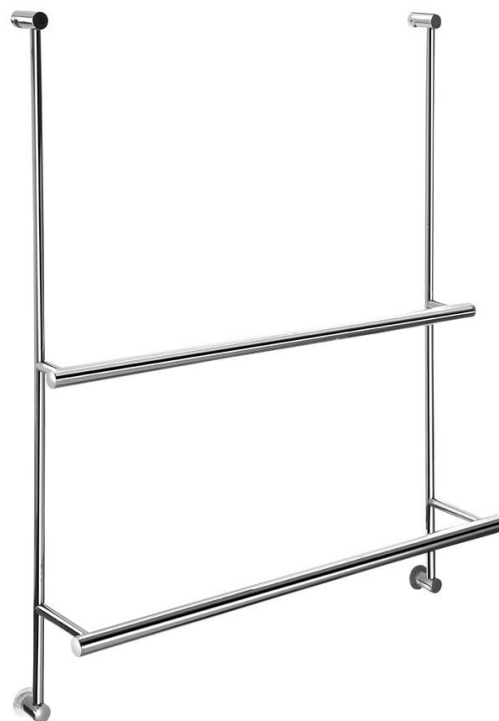

# Shower Enclosure Towel Holder 600x730x125mm, chrome

**Order code:** 1301-09

## Size

**Length:** 600 mm

**Width:** 600 mm

**Height:** 730 mm

**Depth:** 125 mm

## Properties

**Colour:** Chrome

**Material:** Brass

**Shape:** Circular

**Type:** Towel holder: multi-arm

**Installation:** Wall-hung

**Weight / Piece:** 1.7 kg

**Packaging:** 1 Piece

**Warranty:** 12 years

Shower Enclosure Towel Holder 600x730x125mm,  
chrome

Technical sheet