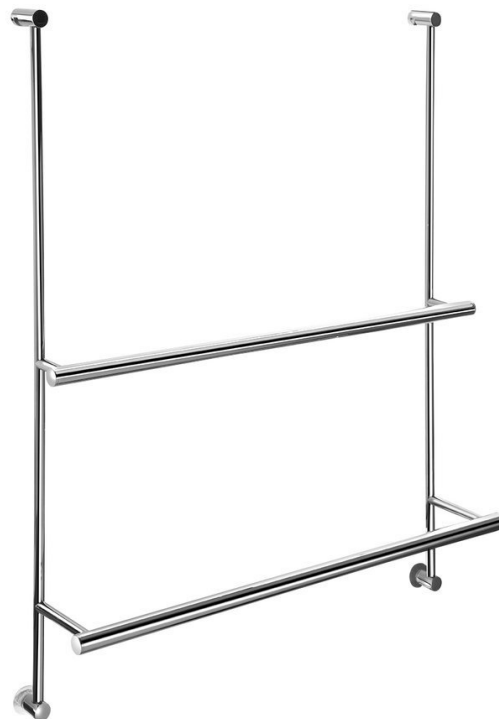

# Shower Enclosure Towel Holder 600x730x125mm, chrome

Order code: 1301-09

## Size

Length: 600 mm

Width: 600 mm

Height: 730 mm

Depth: 125 mm

## Properties

Colour: Chrome

Material: Brass

Shape: Circular

Type: Towel holder: multi-arm

Installation: Wall-hung

Weight / Piece: 1.7 kg

Packaging: 1 Piece

Warranty: 12 years

Shower Enclosure Towel Holder 600x730x125mm,  
chrome

Technical sheet