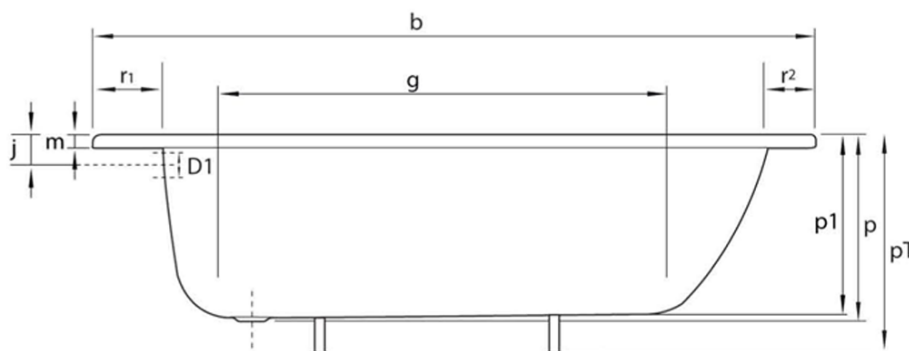

Technical sheet

mm	b	c	D1	D2	f	g	i	l	m	p/p1	PT	j	k	r1/r2/r3
V120x70	1200	700	51	54	1040	680	550	380	30	390/364	540/620	65	290	100/50/70
V140x70	1400	700	51	54		860	550	380	30	390/370	540/620	65	290	100/50/70
V150x70	1500	700	51	54		960	550	380	30	390/373	540/620	65	290	100/50/70
V160x70	1600	700	51	54		1060	550	380	30	390/367	540/620	65	290	100/50/70
V170x70	1700	700	51	54		1160	550	380	30	390/367	540/620	65	290	100/50/70
V105x65	1050	650	51	54	900	700	550	350	26	370/348	570	65	300	70/70/50