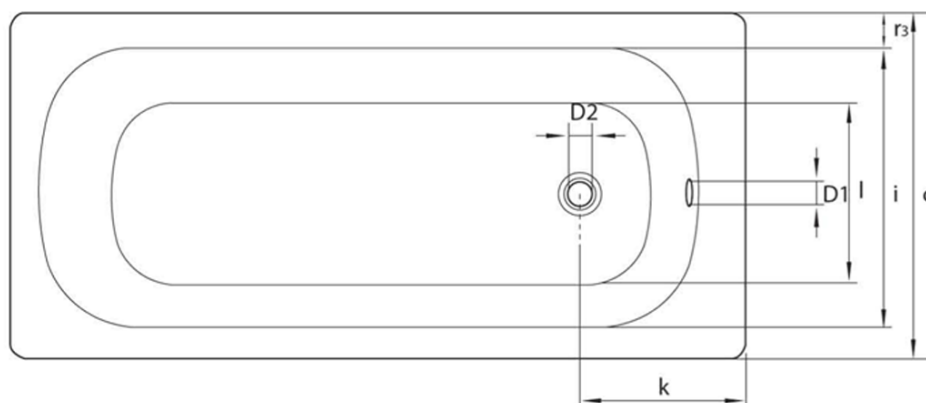

Technical sheet

mm	b	c	D1	D2	f	g	i	l	m	p/p1	PT	j	k	r1/r2/r3
V120x70	1200	700	51	54	1040	680	550	380	30	390/364	540/620	65	290	100/50/70
V140x70	1400	700	51	54		860	550	380	30	390/370	540/620	65	290	100/50/70
V150x70	1500	700	51	54		960	550	380	30	390/373	540/620	65	290	100/50/70
V160x70	1600	700	51	54		1060	550	380	30	390/367	540/620	65	290	100/50/70
V170x70	1700	700	51	54		1160	550	380	30	390/367	540/620	65	290	100/50/70
V105x65	1050	650	51	54	900	700	550	350	26	370/348	570	65	300	70/70/50