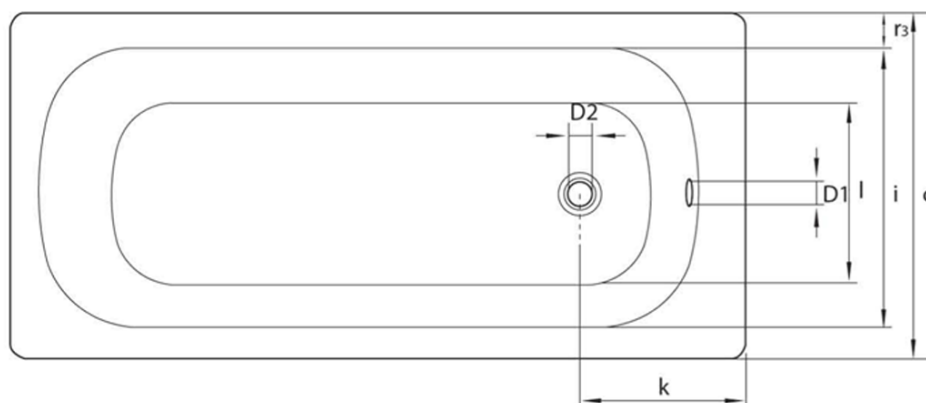

Rectangular enamel bath tub 140x70x39cm, white

smavit

Order code: V140X70

Basic information

Brand: SMAVIT

Size

Length: 1400 mm

Width: 700 mm

Height: 390 mm

Volume: 135 l

Properties

Colour: White

Material: Steel/Enamel

Shape: Rectangular

Installation: Built-in

Waste diameter: 52 mm

Weight / Piece: 20.42 kg

Packaging: 1 Piece

Warranty: 2 years

We recommend buy

1 Piece Bath Support Legs 120-170cm (Order code: PIED PVC)

Spare parts

REMALLE Enamel Repair Lacker, 8ml, white (Order code: REM0)

Technical sheet

mm	b	c	D1	D2	f	g	i	l	m	p/p1	PT	j	k	r1/r2/r3
V120x70	1200	700	51	54	1040	680	550	380	30	390/364	540/620	65	290	100/50/70
V140x70	1400	700	51	54		860	550	380	30	390/370	540/620	65	290	100/50/70
V150x70	1500	700	51	54		960	550	380	30	390/373	540/620	65	290	100/50/70
V160x70	1600	700	51	54		1060	550	380	30	390/367	540/620	65	290	100/50/70
V170x70	1700	700	51	54		1160	550	380	30	390/367	540/620	65	290	100/50/70
V105x65	1050	650	51	54	900	700	550	350	26	370/348	570	65	300	70/70/50