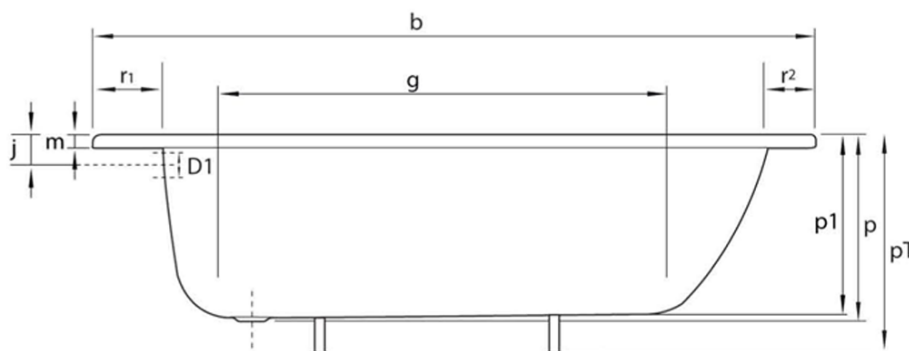

Rectangular enamel bath tub 140x70x39cm, white

smavit

Order code: V140X70

Basic information

Brand: SMAVIT

Size

Length: 1400 mm

Width: 700 mm

Height: 390 mm

Volume: 135 l

Properties

Colour: White

Material: Steel/Enamel

Shape: Rectangular

Installation: Built-in

Waste diameter: 52 mm

Weight / Piece: 20.42 kg

Packaging: 1 Piece

Warranty: 2 years

We recommend buy

1 Piece Bath Support Legs 120-170cm (Order code: PIED PVC)

Spare parts

REMALLE Enamel Repair Lacker, 8ml, white (Order code: REM0)

Technical sheet

mm	b	c	D1	D2	f	g	i	l	m	p/p1	PT	j	k	r1/r2/r3
V120x70	1200	700	51	54	1040	680	550	380	30	390/364	540/620	65	290	100/50/70
V140x70	1400	700	51	54		860	550	380	30	390/370	540/620	65	290	100/50/70
V150x70	1500	700	51	54		960	550	380	30	390/373	540/620	65	290	100/50/70
V160x70	1600	700	51	54		1060	550	380	30	390/367	540/620	65	290	100/50/70
V170x70	1700	700	51	54		1160	550	380	30	390/367	540/620	65	290	100/50/70
V105x65	1050	650	51	54	900	700	550	350	26	370/348	570	65	300	70/70/50