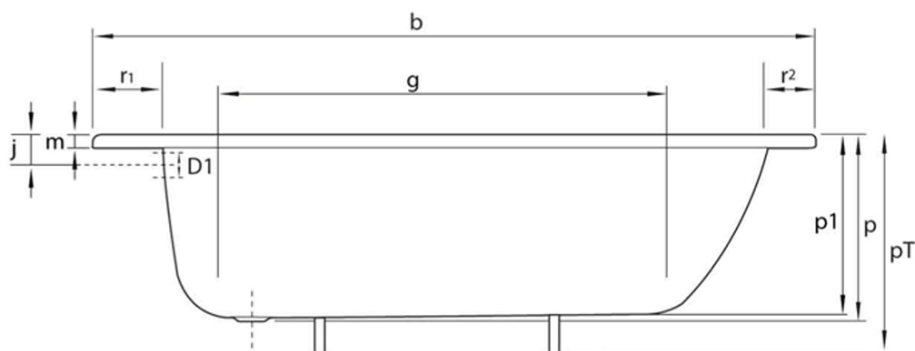

Rectangular enamel bath tub 120x70x39cm, white

smavit

Order code: V120X70

Basic information

Brand: SMAVIT

Size

Length: 1200 mm

Width: 700 mm

Height: 390 mm

Volume: 115 l

Properties

Colour: White
Material: Steel/Enamel
Shape: Rectangular
Installation: Built-in
Waste diameter: 52 mm
Weight / Piece: 16.85 kg
Packaging: 1 Piece
Warranty: 2 years

We recommend buy

1 Piece Bath Support Legs 120-170cm (Order code: PIED PVC)

Spare parts

REMALE Enamel Repair Lacker, 8ml, white (Order code: REM0)

Technical sheet

mm	b	c	D1	D2	f	g	i	l	m	p/p1	PT	j	k	r1/r2/r3
V120x70	1200	700	51	54	1040	680	550	380	30	390/364	540/620	65	290	100/50/70
V140x70	1400	700	51	54		860	550	380	30	390/370	540/620	65	290	100/50/70
V150x70	1500	700	51	54		960	550	380	30	390/373	540/620	65	290	100/50/70
V160x70	1600	700	51	54		1060	550	380	30	390/367	540/620	65	290	100/50/70
V170x70	1700	700	51	54		1160	550	380	30	390/367	540/620	65	290	100/50/70
V105x65	1050	650	51	54	900	700	550	350	26	370/348	570	65	300	70/70/50