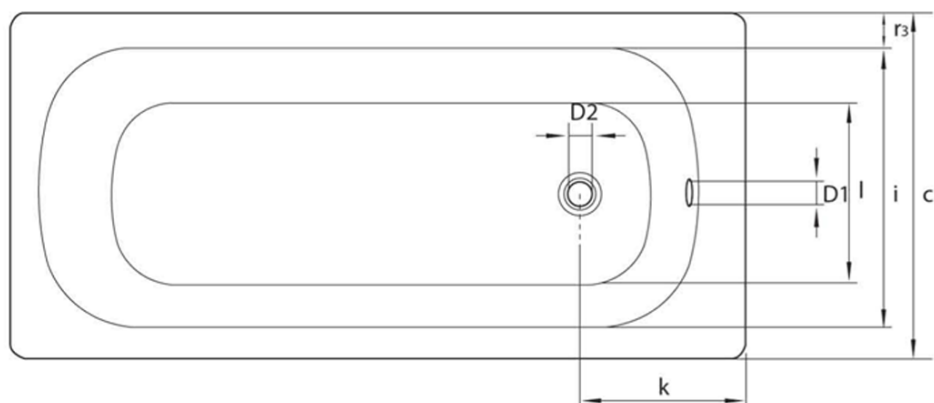

Rectangular enamel bath tub 120x70x39cm, white

smavit

Order code: V120X70

Basic information

Brand: SMAVIT

Size

Length: 1200 mm

Width: 700 mm

Height: 390 mm

Volume: 115 l

Properties

Colour: White
Material: Steel/Enamel
Shape: Rectangular
Installation: Built-in
Waste diameter: 52 mm
Weight / Piece: 16.85 kg
Packaging: 1 Piece
Warranty: 2 years

We recommend buy

1 Piece Bath Support Legs 120-170cm (Order code: PIED PVC)

Spare parts

REMALE Enamel Repair Lacker, 8ml, white (Order code: REM0)

Technical sheet

mm	b	c	D1	D2	f	g	i	l	m	p/p1	PT	j	k	r1/r2/r3
V120x70	1200	700	51	54	1040	680	550	380	30	390/364	540/620	65	290	100/50/70
V140x70	1400	700	51	54		860	550	380	30	390/370	540/620	65	290	100/50/70
V150x70	1500	700	51	54		960	550	380	30	390/373	540/620	65	290	100/50/70
V160x70	1600	700	51	54		1060	550	380	30	390/367	540/620	65	290	100/50/70
V170x70	1700	700	51	54		1160	550	380	30	390/367	540/620	65	290	100/50/70
V105x65	1050	650	51	54	900	700	550	350	26	370/348	570	65	300	70/70/50