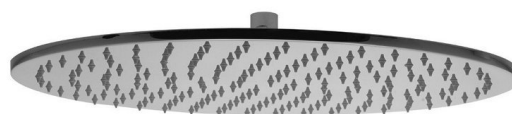

Properties

Colour: Chrome

Material: Brass

Shape: Circular

Installation: 1 outlet

Shower functions: Rain

Equipment: AntiCalc

Weight / Piece: 3.62 kg

Packaging: 1 Piece

Warranty: 2 years