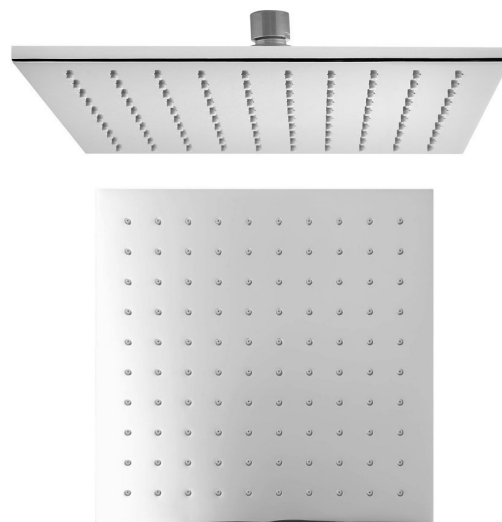

Head shower, 250x250mm, chrome

Order code: 1203-05

Basic information

Brand: Sapho

Size

Width: 250 mm

Height: 7 mm

Depth: 250 mm

Properties

Colour: Chrome

Material: Brass

Shape: Square

Installation: 1 outlet

Shower functions: Rain

Equipment: AntiCalc

Weight / Piece: 2.055 kg

Packaging: 1 Piece

Warranty: 2 years