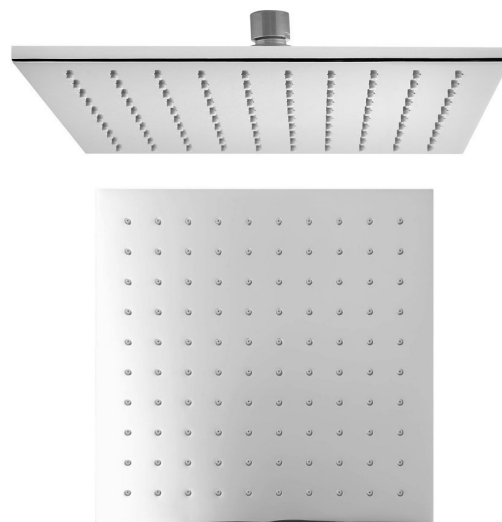

Head shower, 250x250mm, chrome

SAPHO

Order code: 1203-05

Basic information

Brand: Sapho

Size

Width: 250 mm

Height: 7 mm

Depth: 250 mm

Properties

Colour: Chrome

Material: Brass

Shape: Square

Installation: 1 outlet

Shower functions: Rain

Equipment: AntiCalc

Weight / Piece: 2.055 kg

Packaging: 1 Piece

Warranty: 2 years