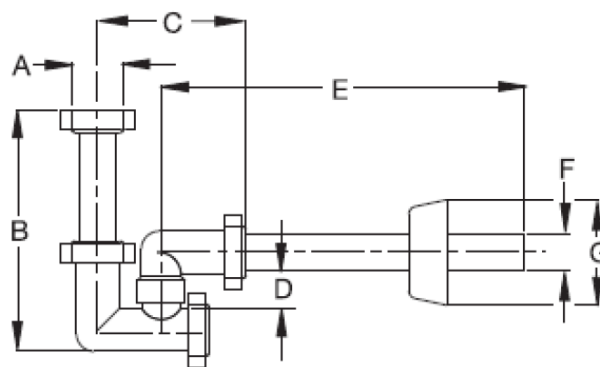

## 'BAZOOKA' Trap - Wasteless Adjustable Drain with $\varnothing$ 32X230mm Outlet Pipe

Order code: 2314CP32B0

### Technical sheet

A	B	C	D	E	F	G
1"	170 90	105	30	200 250	$\varnothing$ 26	$\varnothing$ 85
1"1/4	170 90	125	30	200 250	$\varnothing$ 32	$\varnothing$ 85