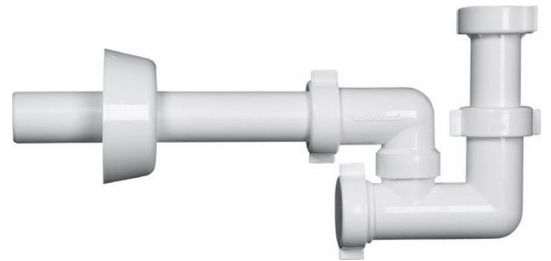

## 'BAZOOKA' Trap - Wasteless Adjustable Drain with $\varnothing$ 32X230mm Outlet Pipe

Order code: 2314CP32B0

### Properties

Colour: White  
 Material: Plastic  
 Warranty: 2 years