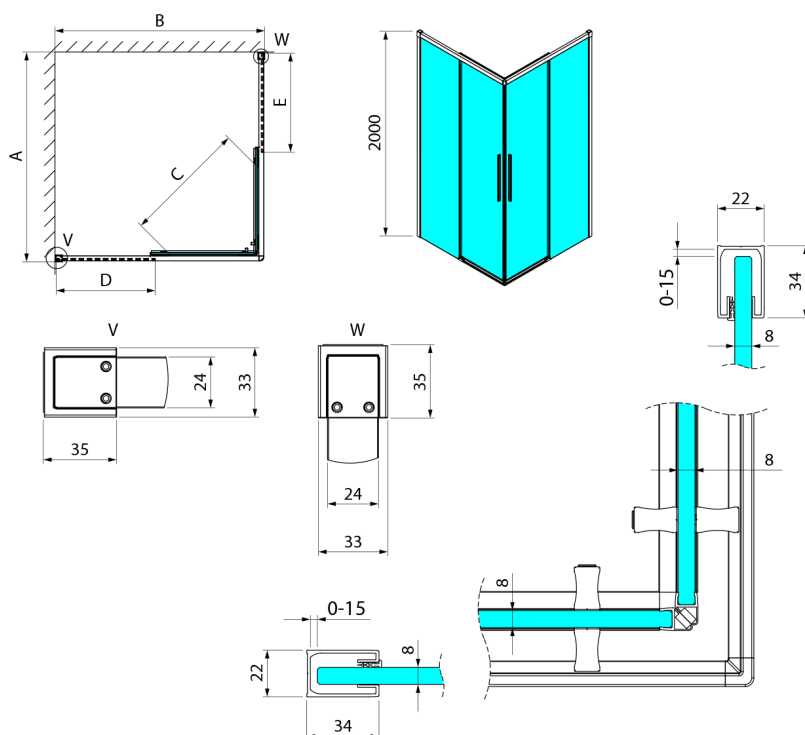

LUXOR GOLD MATT Rectangular screen 900x800mm L/P variant, corner entry

Order code: GU2190GGU2180G

Size

Width: 900 mm
 Height: 2000 mm
 Depth: 800 mm

Properties

Warranty: 3 years

Technical sheet

Item no. A	Item no. B	Size	A	B	C	D	E
GU2180	GU2180	800x800	785-800	785-800	415	358	358
GU2190	GU2190	900x900	885-900	885-900	485	408	408
GU2110	GU2110	1000x1000	985-1000	985-1000	555	458	458
GU2190	GU2180	900x800	885-900	785-800	455	358	408
GU2110	GU2180	1000x800	985-1000	785-800	495	358	458
GU2110	GU2190	1000x900	985-1000	885-900	525	408	458