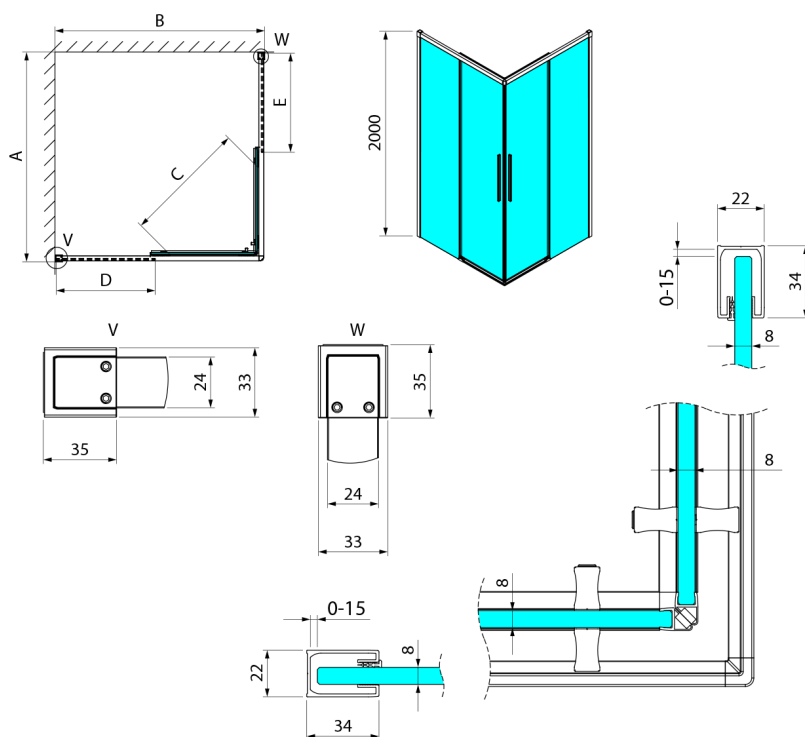

LUXOR Rectangular screen 900x800mm L/P variant, corner entry

Order code: GU2190CHGU2180CH

Size

Width: 900 mm
 Height: 2000 mm
 Depth: 800 mm

Properties

Warranty: 3 years

Technical sheet

Item no. A	Item no. B	Size	A	B	C	D	E
GU2180	GU2180	800x800	785-800	785-800	415	358	358
GU2190	GU2190	900x900	885-900	885-900	485	408	408
GU2110	GU2110	1000x1000	985-1000	985-1000	555	458	458
GU2190	GU2180	900x800	885-900	785-800	455	358	408
GU2110	GU2180	1000x800	985-1000	785-800	495	358	458
GU2110	GU2190	1000x900	985-1000	885-900	525	408	458