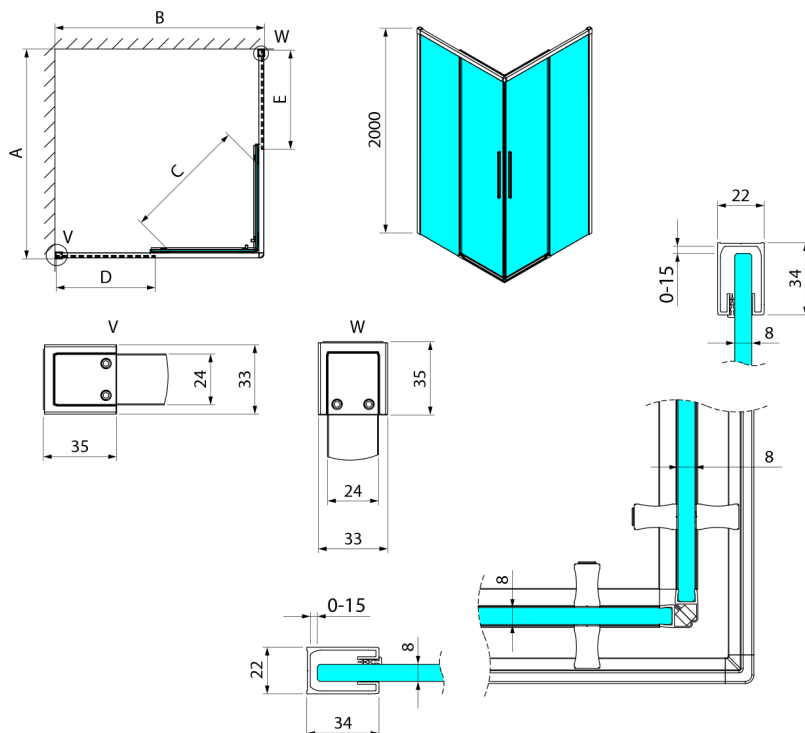

LUXOR GOLD MATT Square screen 900x900mm, corner entry

Order code: GU2290G

Size

Width: 900 mm
 Height: 2000 mm
 Depth: 900 mm

Properties

Warranty: 3 years

Technical sheet

Item no. A	Item no. B	Size	A	B	C	D	E
GU2180	GU2180	800x800	785-800	785-800	415	358	358
GU2190	GU2190	900x900	885-900	885-900	485	408	408
GU2110	GU2110	1000x1000	985-1000	985-1000	555	458	458
GU2190	GU2180	900x800	885-900	785-800	455	358	408
GU2110	GU2180	1000x800	985-1000	785-800	495	358	458
GU2110	GU2190	1000x900	985-1000	885-900	525	408	458