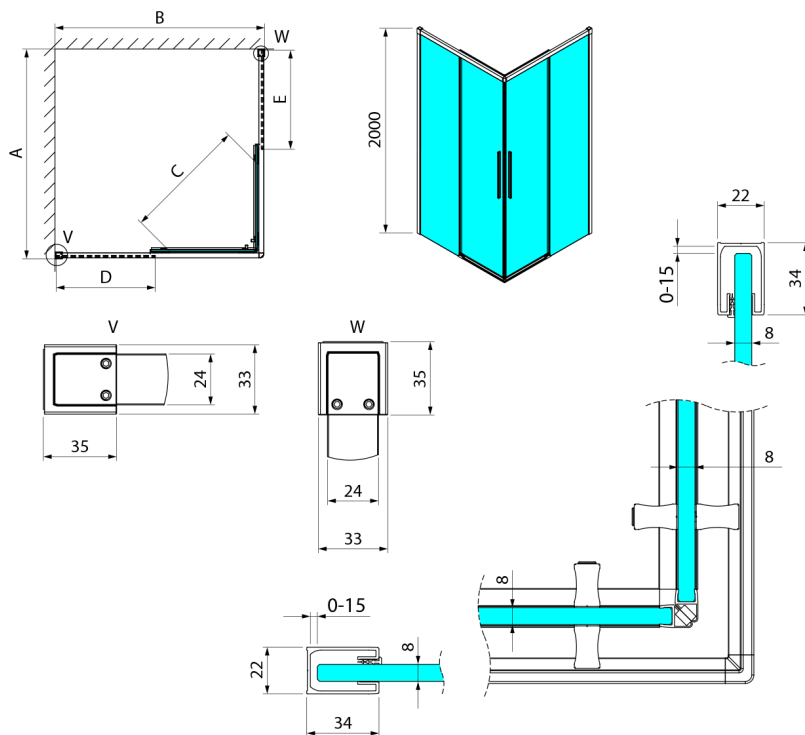

LUXOR GOLD MATT Square screen 800x800mm, corner entry

Order code: GU2280G

Size

Width: 800 mm
 Height: 2000 mm
 Depth: 800 mm

Properties

Warranty: 3 years

Technical sheet

Item no. A	Item no. B	Size	A	B	C	D	E
GU2180	GU2180	800x800	785-800	785-800	415	358	358
GU2190	GU2190	900x900	885-900	885-900	485	408	408
GU2110	GU2110	1000x1000	985-1000	985-1000	555	458	458
GU2190	GU2180	900x800	885-900	785-800	455	358	408
GU2110	GU2180	1000x800	985-1000	785-800	495	358	458
GU2110	GU2190	1000x900	985-1000	885-900	525	408	458