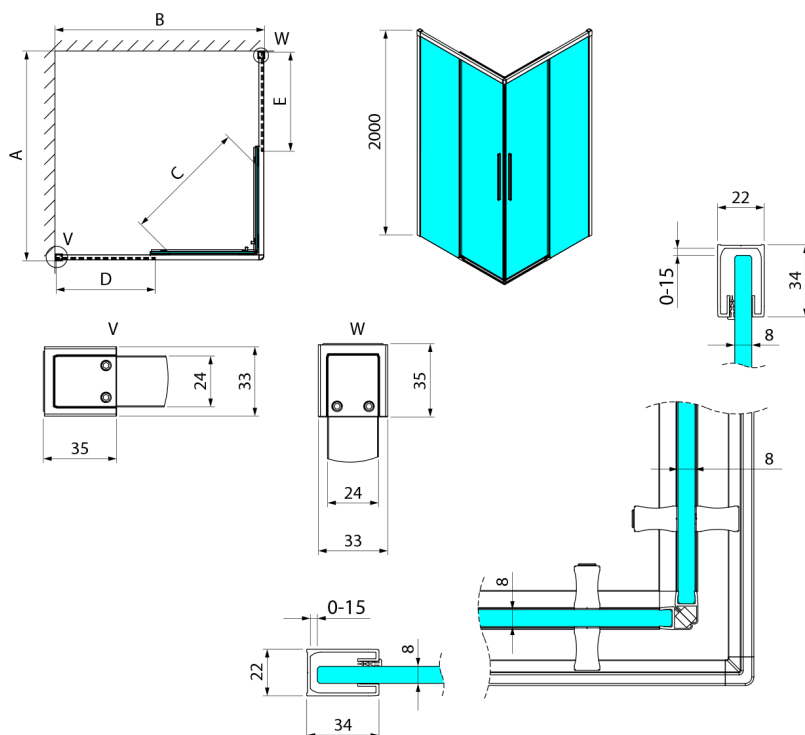

LUXOR BLACK Square screen 1000x1000mm, corner entry

Order code: GU2210B

Size

Width: 1000 mm
 Height: 2000 mm
 Depth: 1000 mm

Properties

Warranty: 3 years

Technical sheet

Item no. A	Item no. B	Size	A	B	C	D	E
GU2180	GU2180	800x800	785-800	785-800	415	358	358
GU2190	GU2190	900x900	885-900	885-900	485	408	408
GU2110	GU2110	1000x1000	985-1000	985-1000	555	458	458
GU2190	GU2180	900x800	885-900	785-800	455	358	408
GU2110	GU2180	1000x800	985-1000	785-800	495	358	458
GU2110	GU2190	1000x900	985-1000	885-900	525	408	458