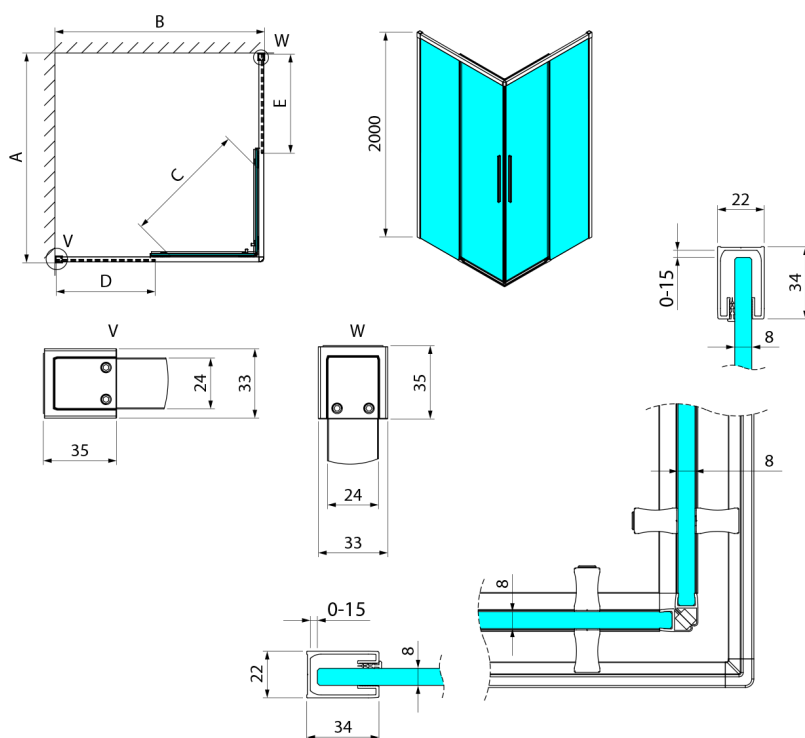

LUXOR Square screen 1000x1000mm, corner entry

Order code: GU2210CH

Size

Width: 1000 mm
 Height: 2000 mm
 Depth: 1000 mm

Properties

Warranty: 3 years

Technical sheet

Item no. A	Item no. B	Size	A	B	C	D	E
GU2180	GU2180	800x800	785-800	785-800	415	358	358
GU2190	GU2190	900x900	885-900	885-900	485	408	408
GU2110	GU2110	1000x1000	985-1000	985-1000	555	458	458
GU2190	GU2180	900x800	885-900	785-800	455	358	408
GU2110	GU2180	1000x800	985-1000	785-800	495	358	458
GU2110	GU2190	1000x900	985-1000	885-900	525	408	458