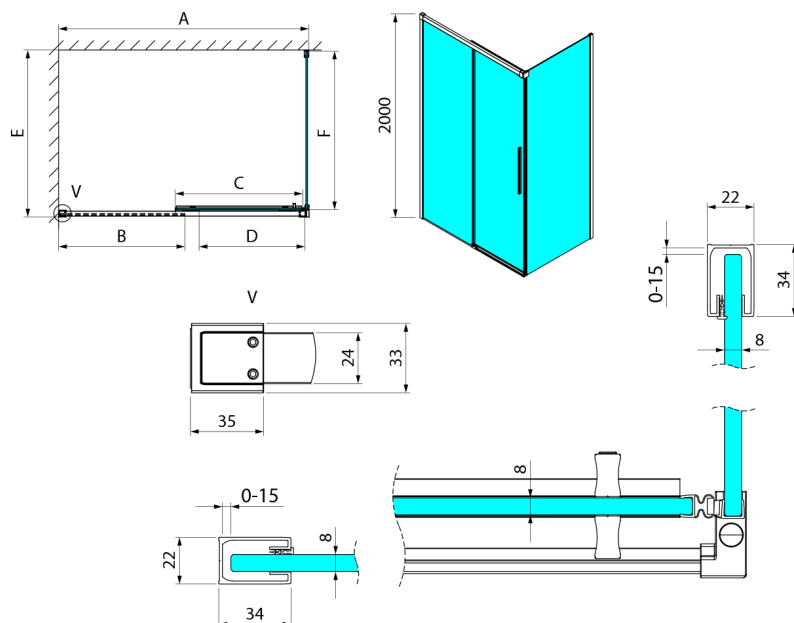

LUXOR GOLD MATT Rectangular screen 1400x900mm L/P variant

Order code: GU1214GGU5690G

Size

Width: 1400 mm
 Height: 2000 mm
 Depth: 900 mm

Properties

Warranty: 3 years

Technical sheet

MODEL	A	B	C	D
GU1210x	985-1000	475	514	400
GU1211x	1085-1100	525	564	450
GU1212x	1185-1200	575	614	500
GU1213x	1285-1300	625	664	550
GU1214x	1385-1400	675	714	600
GU1215x	1485-1500	725	764	650
x=B/G/CH				
	E	F		
GU5680x	785-800	750		
GU5690x	885-900	850		
GU5610x	985-1000	950		