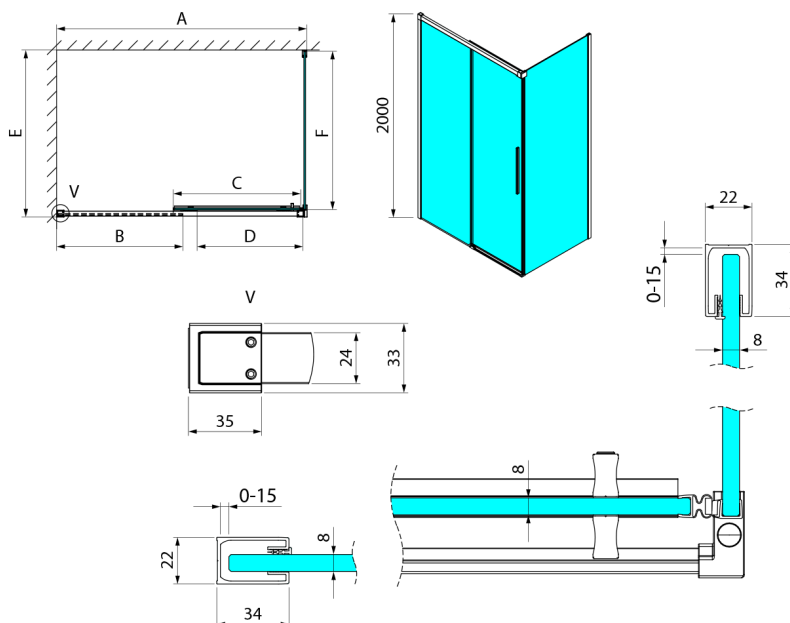

LUXOR GOLD MATT Rectangular screen 1400x800mm L/P variant

Order code: GU1214GGU5680G

Size

Width: 1400 mm
 Height: 2000 mm
 Depth: 800 mm

Properties

Warranty: 3 years

Technical sheet

| MODEL | A | B | C | D |
|----------|-----------|-----|-----|-----|
| GU1210x | 985-1000 | 475 | 514 | 400 |
| GU1211x | 1085-1100 | 525 | 564 | 450 |
| GU1212x | 1185-1200 | 575 | 614 | 500 |
| GU1213x | 1285-1300 | 625 | 664 | 550 |
| GU1214x | 1385-1400 | 675 | 714 | 600 |
| GU1215x | 1485-1500 | 725 | 764 | 650 |
| x=B/G/CH | | | | |
| | E | F | | |
| GU5680x | 785-800 | 750 | | |
| GU5690x | 885-900 | 850 | | |
| GU5610x | 985-1000 | 950 | | |