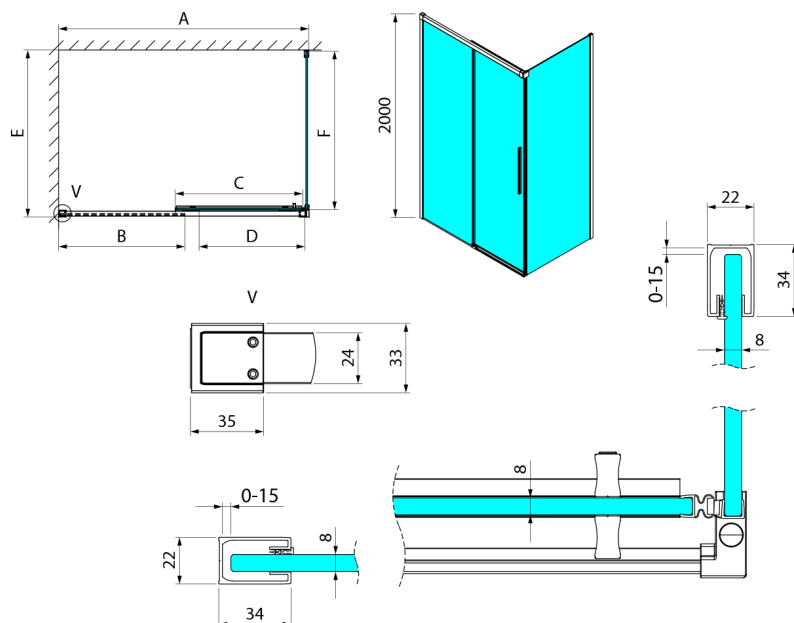

LUXOR GOLD MATT Rectangular screen 1200x1000mm L/P variant

Order code: GU1212GGU5610G

Size

Width: 1200 mm
 Height: 2000 mm
 Depth: 1000 mm

Properties

Warranty: 3 years

Technical sheet

MODEL	A	B	C	D
GU1210x	985-1000	475	514	400
GU1211x	1085-1100	525	564	450
GU1212x	1185-1200	575	614	500
GU1213x	1285-1300	625	664	550
GU1214x	1385-1400	675	714	600
GU1215x	1485-1500	725	764	650
x=B/G/CH				
	E	F		
GU5680x	785-800	750		
GU5690x	885-900	850		
GU5610x	985-1000	950		