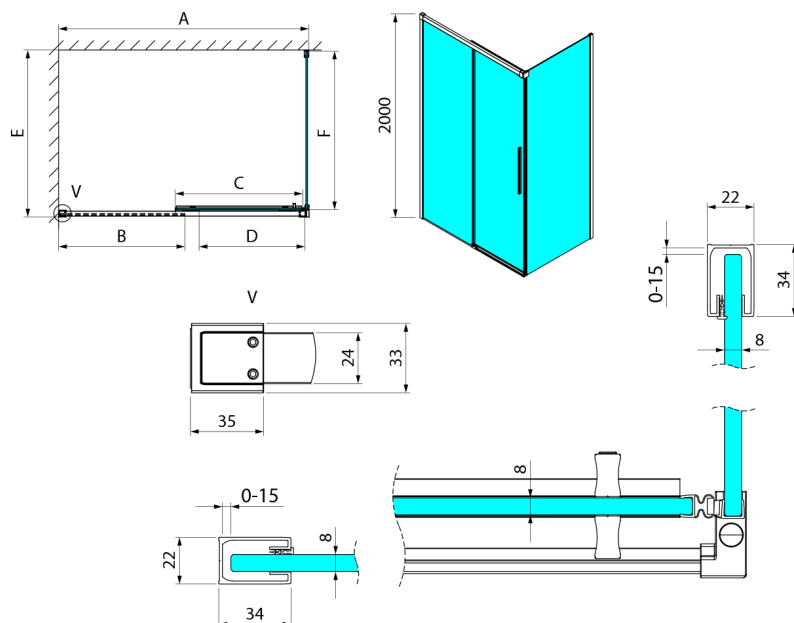

LUXOR GOLD MATT Rectangular screen 1100x900mm L/P variant

Order code: GU1211GGU5690G

Size

Width: 1100 mm
 Height: 2000 mm
 Depth: 900 mm

Properties

Warranty: 3 years

Technical sheet

MODEL	A	B	C	D
GU1210x	985-1000	475	514	400
GU1211x	1085-1100	525	564	450
GU1212x	1185-1200	575	614	500
GU1213x	1285-1300	625	664	550
GU1214x	1385-1400	675	714	600
GU1215x	1485-1500	725	764	650
x=B/G/CH				
	E	F		
GU5680x	785-800	750		
GU5690x	885-900	850		
GU5610x	985-1000	950		