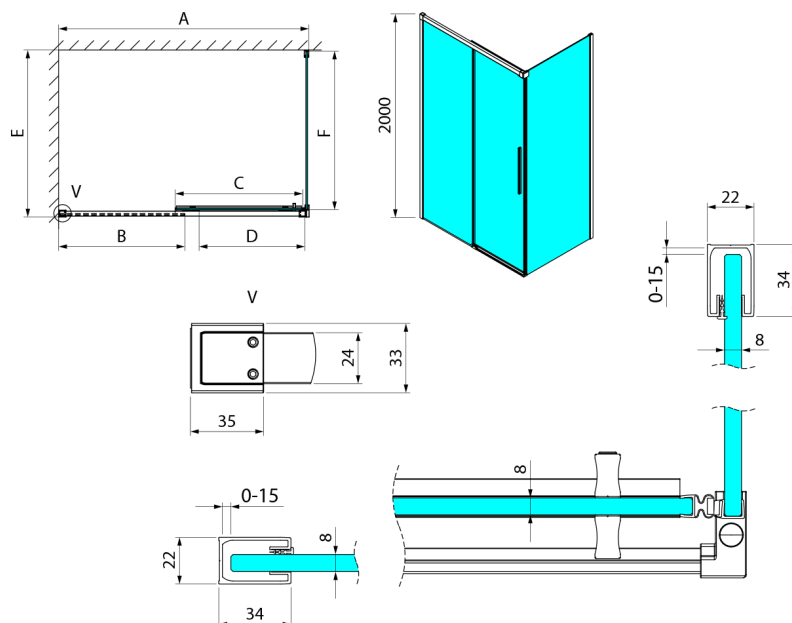

LUXOR GOLD MATT Rectangular screen 1100x800mm L/P variant

Order code: GU1211GGU5680G

Size

Width: 1100 mm
 Height: 2000 mm
 Depth: 800 mm

Properties

Warranty: 3 years

Technical sheet

MODEL	A	B	C	D
GU1210x	985-1000	475	514	400
GU1211x	1085-1100	525	564	450
GU1212x	1185-1200	575	614	500
GU1213x	1285-1300	625	664	550
GU1214x	1385-1400	675	714	600
GU1215x	1485-1500	725	764	650
x=B/G/CH				
	E	F		
GU5680x	785-800	750		
GU5690x	885-900	850		
GU5610x	985-1000	950		