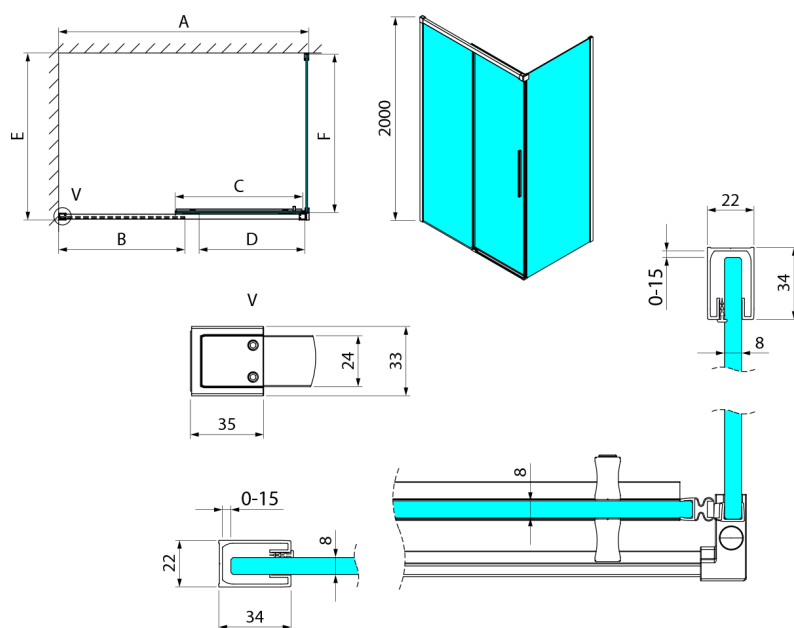

LUXOR GOLD MATT Square screen 1000x1000mm L/P variant

Order code: GU1210GGU5610G

Size

Width: 1000 mm
 Height: 2000 mm
 Depth: 1000 mm

Properties

Warranty: 3 years

Technical sheet

MODEL	A	B	C	D
GU1210x	985-1000	475	514	400
GU1211x	1085-1100	525	564	450
GU1212x	1185-1200	575	614	500
GU1213x	1285-1300	625	664	550
GU1214x	1385-1400	675	714	600
GU1215x	1485-1500	725	764	650
x=B/G/CH				
	E	F		
GU5680x	785-800	750		
GU5690x	885-900	850		
GU5610x	985-1000	950		