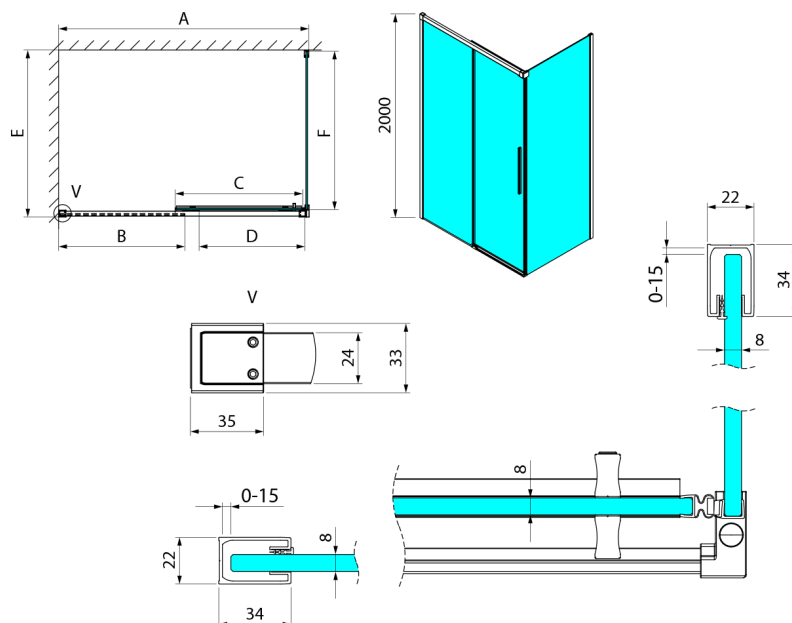

LUXOR GOLD MATT Rectangular screen 1000x900mm L/P variant

Order code: GU1210GGU5690G

Size

Width: 1000 mm
 Height: 2000 mm
 Depth: 900 mm

Properties

Warranty: 3 years

Technical sheet

MODEL	A	B	C	D
GU1210x	985-1000	475	514	400
GU1211x	1085-1100	525	564	450
GU1212x	1185-1200	575	614	500
GU1213x	1285-1300	625	664	550
GU1214x	1385-1400	675	714	600
GU1215x	1485-1500	725	764	650
x=B/G/CH				
	E	F		
GU5680x	785-800	750		
GU5690x	885-900	850		
GU5610x	985-1000	950		