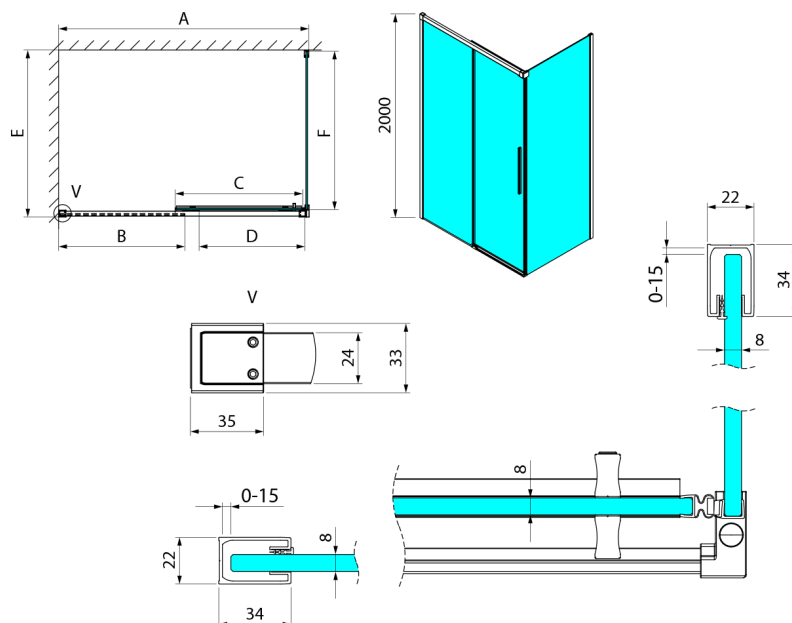

LUXOR BLACK Rectangular screen 1500x1000mm L/P variant

Order code: GU1215BGU5610B

Size

Width: 1500 mm
 Height: 2000 mm
 Depth: 1000 mm

Properties

Warranty: 3 years

Technical sheet

MODEL	A	B	C	D
GU1210x	985-1000	475	514	400
GU1211x	1085-1100	525	564	450
GU1212x	1185-1200	575	614	500
GU1213x	1285-1300	625	664	550
GU1214x	1385-1400	675	714	600
GU1215x	1485-1500	725	764	650
x=B/G/CH				
	E	F		
GU5680x	785-800	750		
GU5690x	885-900	850		
GU5610x	985-1000	950		