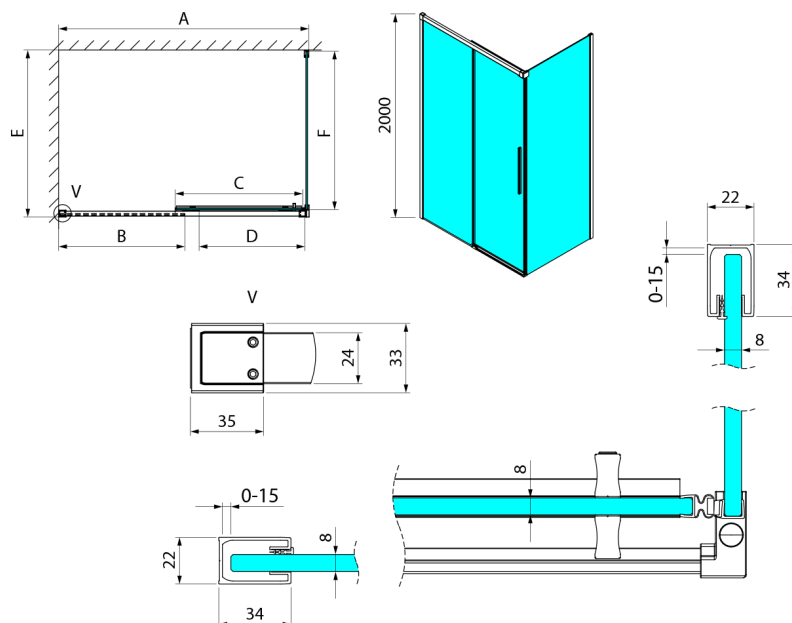

LUXOR BLACK Rectangular screen 1500x900mm L/P variant

Order code: GU1215BGU5690B

Size

Width: 1500 mm
 Height: 2000 mm
 Depth: 900 mm

Properties

Warranty: 3 years

Technical sheet

MODEL	A	B	C	D
GU1210x	985-1000	475	514	400
GU1211x	1085-1100	525	564	450
GU1212x	1185-1200	575	614	500
GU1213x	1285-1300	625	664	550
GU1214x	1385-1400	675	714	600
GU1215x	1485-1500	725	764	650
x=B/G/CH				
	E	F		
GU5680x	785-800	750		
GU5690x	885-900	850		
GU5610x	985-1000	950		