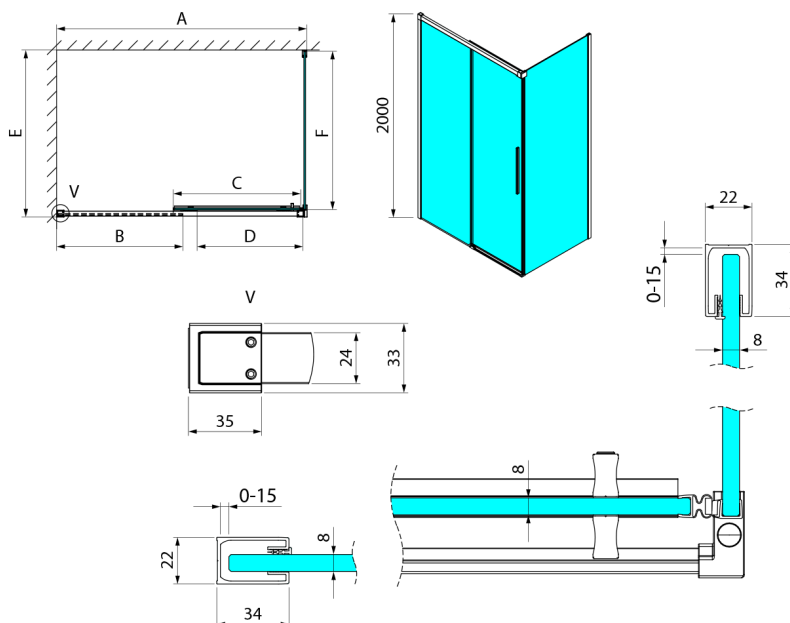

LUXOR BLACK Rectangular screen 1400x1000mm L/P variant

Order code: GU1214BGU5610B

Size

Width: 1400 mm
 Height: 2000 mm
 Depth: 1000 mm

Properties

Warranty: 3 years

Technical sheet

MODEL	A	B	C	D
GU1210x	985-1000	475	514	400
GU1211x	1085-1100	525	564	450
GU1212x	1185-1200	575	614	500
GU1213x	1285-1300	625	664	550
GU1214x	1385-1400	675	714	600
GU1215x	1485-1500	725	764	650
x=B/G/CH				
	E	F		
GU5680x	785-800	750		
GU5690x	885-900	850		
GU5610x	985-1000	950		