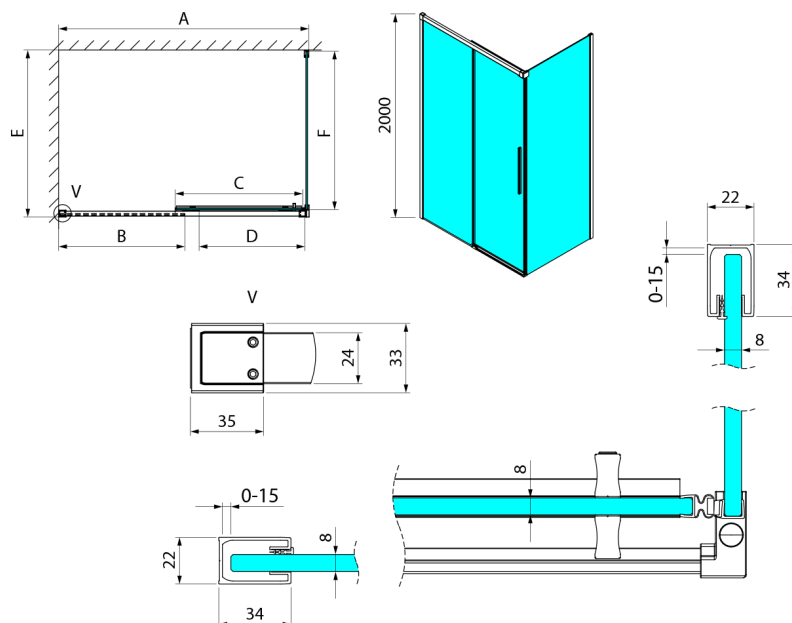

## LUXOR BLACK Rectangular screen 1400x900mm L/P variant

**Order code:** GU1214BGU5690B

**Size**

Width: 1400 mm  
 Height: 2000 mm  
 Depth: 900 mm

**Properties**

Warranty: 3 years

### Technical sheet

MODEL	A	B	C	D
GU1210x	985-1000	475	514	400
GU1211x	1085-1100	525	564	450
GU1212x	1185-1200	575	614	500
GU1213x	1285-1300	625	664	550
GU1214x	1385-1400	675	714	600
GU1215x	1485-1500	725	764	650
x=B/G/CH				
	E	F		
GU5680x	785-800	750		
GU5690x	885-900	850		
GU5610x	985-1000	950		