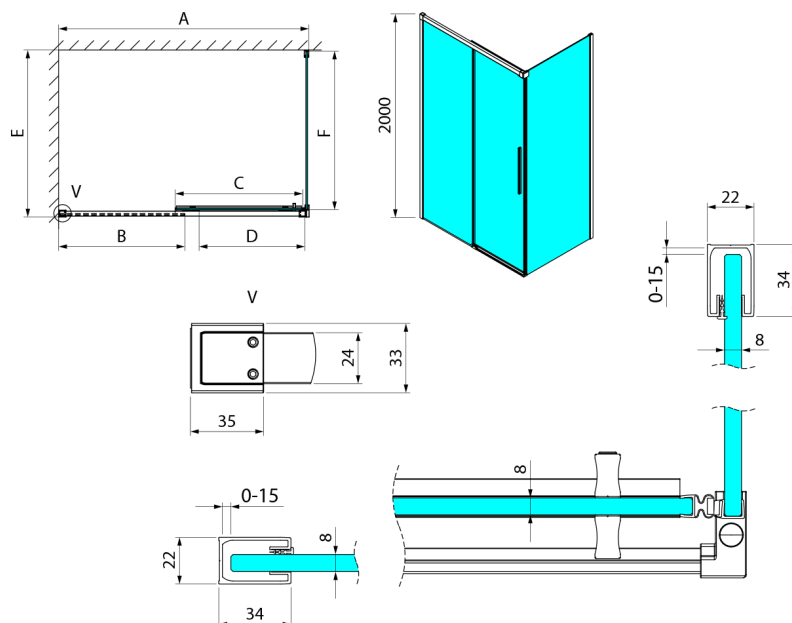

LUXOR BLACK Rectangular screen 1400x800mm L/P variant

Order code: GU1214BGU5680B

Size

Width: 1400 mm
 Height: 2000 mm
 Depth: 800 mm

Properties

Warranty: 3 years

Technical sheet

MODEL	A	B	C	D
GU1210x	985-1000	475	514	400
GU1211x	1085-1100	525	564	450
GU1212x	1185-1200	575	614	500
GU1213x	1285-1300	625	664	550
GU1214x	1385-1400	675	714	600
GU1215x	1485-1500	725	764	650
x=B/G/CH				
	E	F		
GU5680x	785-800	750		
GU5690x	885-900	850		
GU5610x	985-1000	950		