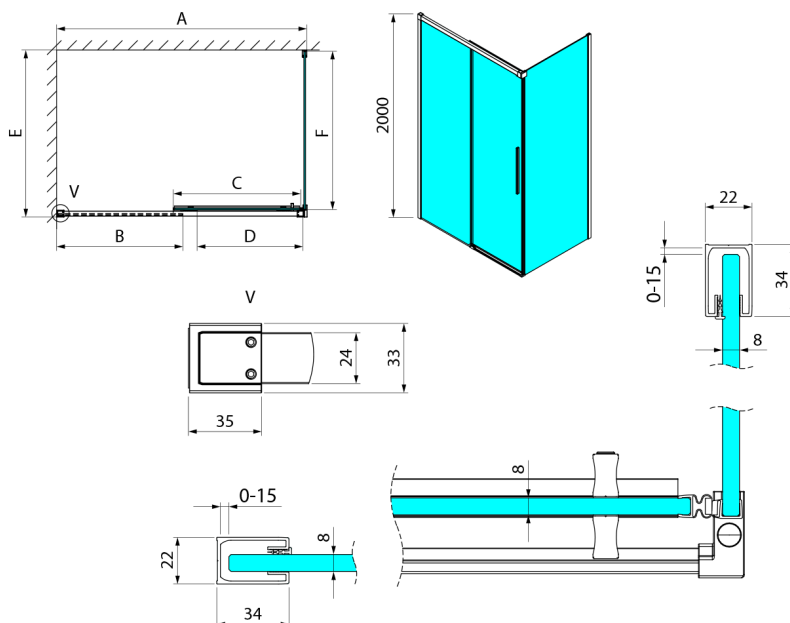

LUXOR BLACK Rectangular screen 1300x1000mm L/P variant

Order code: GU1213BGU5610B

Size

Width: 1300 mm
 Height: 2000 mm
 Depth: 1000 mm

Properties

Warranty: 3 years

Technical sheet

MODEL	A	B	C	D
GU1210x	985-1000	475	514	400
GU1211x	1085-1100	525	564	450
GU1212x	1185-1200	575	614	500
GU1213x	1285-1300	625	664	550
GU1214x	1385-1400	675	714	600
GU1215x	1485-1500	725	764	650
x=B/G/CH				
	E	F		
GU5680x	785-800	750		
GU5690x	885-900	850		
GU5610x	985-1000	950		